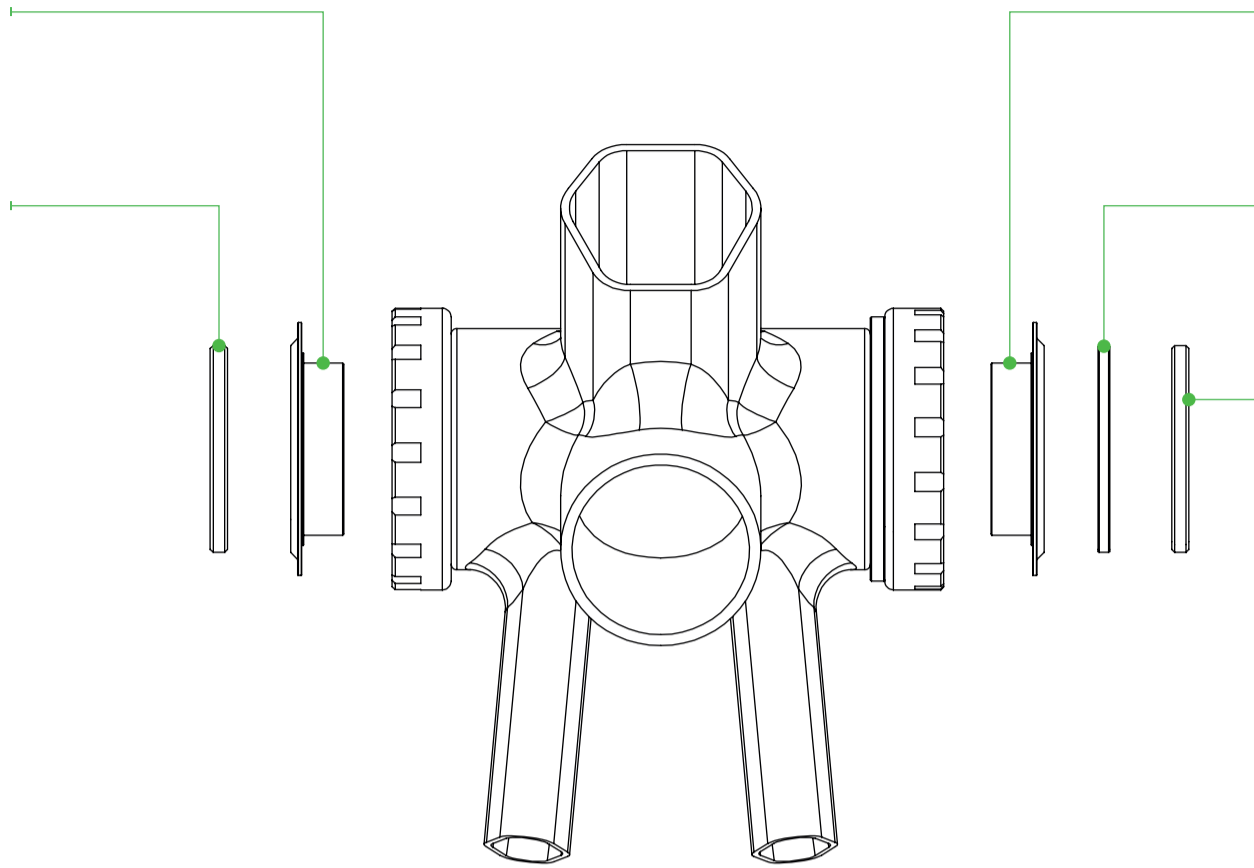

MTB: 49/52mm chainline
MTB: 55mm WIDE chainline

29mm BB Shim*

29mm BB Spacer - 3mm
 BB016-09
 Included in kit
 BB016-MW

29mm BB Shim*
 HBSP238

29mm BB Spacer 2mm
 BB016-05

29mm BB Spacer 3mm
 BB016-09
 Included in kit
 BB016-MW

Road: 45mm chainline
Road: 47.5mm WIDE chainline

29mm BB Shim*

29mm BB Spacer - 2.5mm
 BB016-04
 Included in kit
 BB016-RW

29mm BB Shim*
 HBSP238

29mm BB Spacer 1mm
 BB016-07

29mm BB Spacer 2.5mm
 BB016-04
 Included in kit
 BB016-RW

* See table for correct conversion kit to suit your BB.

Bottom Bracket Type	Shell Width	Assembled Width	Bottom Bracket Model	29mm Conversion	WIDE Conversion [additional to 29mm Conv. Kit]
BSA Threaded	68mm	91mm (ROAD)	BBSS30N	BB016-K1	BB016-RW
	68mm	96.5mm (MTB)	BBSS30N	BB016-K1	BB016-MW
	73mm	96.5mm (MTB)	BBSS30N	BB016-K1	BB016-MW
	83mm	111.5mm (MTB DH)	BBSS30N	BB016-K1	N/A
	100mm	128.5mm (MTB FAT)	BBSS30N	BB016-K1	N/A
PF41	86.5mm	91mm (ROAD)	BBPF418630SSN	BB016-K5	BB016-RW
	89.5mm	96.5mm (MTB)	BBPF419230SSN	BB016-K5	BB016-MW
	92mm	96.5mm (MTB)	BBPF419230SSN	BB016-K5	BB016-MW
	104.5mm	111.5mm (MTB DH)	BBPF4110730SSN	BB016-K5	N/A
	107mm	111.5mm (MTB DH)	BBPF4110730SSN	BB016-K5	N/A
	121mm	128.5mm (MTB FAT)	BBPF4112130SSN	BB016-K5	N/A
PF46	68mm	91mm (ROAD)	BBPF466830SSN	BB016-K1	BB016-RW
	86.5mm	91mm (ROAD)	BBPF468630SSN	BB016-K4	BB016-RW
	73mm	96.5mm (MTB)	BBPF467330SSN	BB016-K1	BB016-MW
	83mm	111.5mm (MTB DH)	BBPF468330SSN	BB016-K1	N/A
T47	68mm	91mm (ROAD)	BBT476830SSN	BB016-K1	BB016-RW
	86.5mm	91mm (ROAD)	BBT478630SSN	BB016-K4	BB016-RW
	73mm	96.5mm (MTB)	BBT476830SSN	BB016-K1	BB016-MW
	89.5mm	96.5mm (MTB)	BBT478630SSN	BB016-K4	BB016-MW
	92mm	96.5mm (MTB)	BBT478630SSN	BB016-K4	BB016-MW