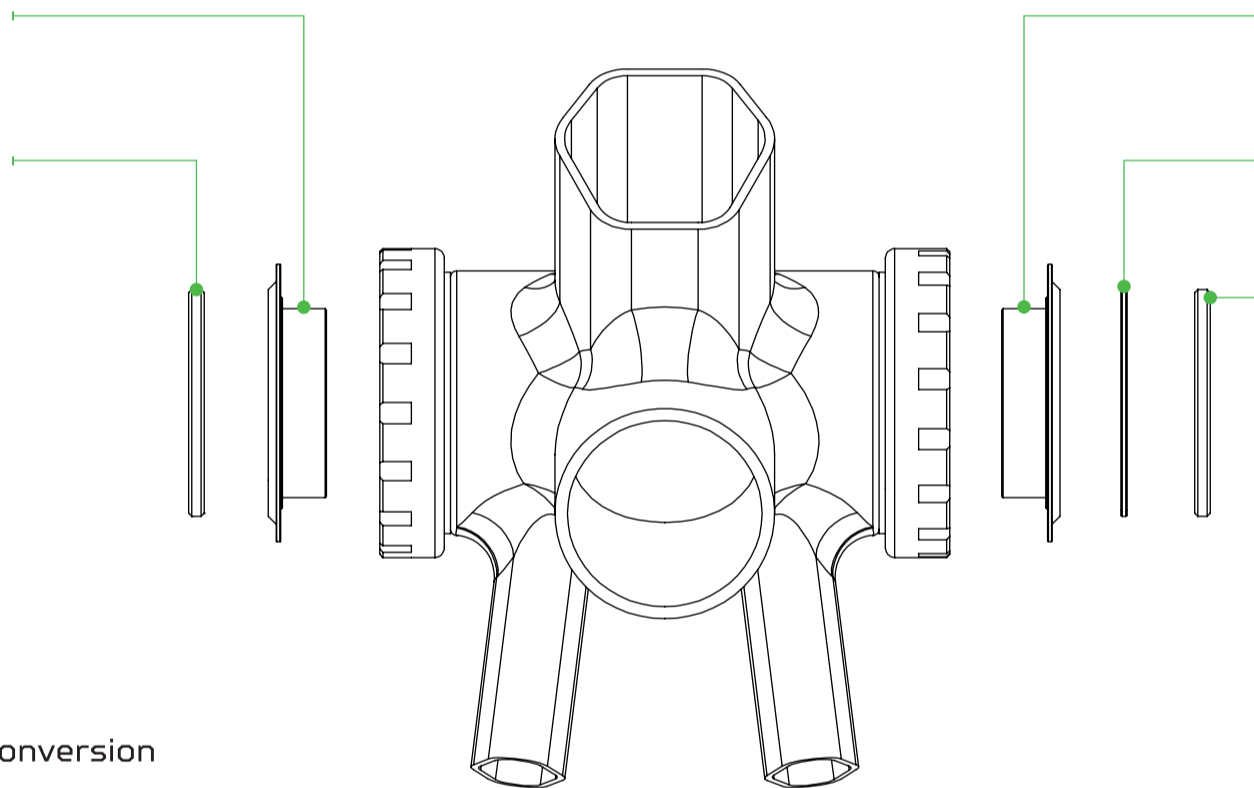

MTB: 49/52mm chainline
MTB: 55mm WIDE chainline

29mm BB Shim*

29mm BB Spacer - 3mm
 BB016-09
 Included in kit
 BB016-MW

29mm BB Shim*
 HBSP238

29mm BB Spacer 2mm
 BB016-05

29mm BB Spacer 3mm
 BB016-09
 Included in kit
 BB016-MW

Road: 45mm chainline
Road: 47.5mm WIDE chainline

29mm BB Shim*

29mm BB Spacer - 2.5mm
 BB016-04
 Included in kit
 BB016-RW

29mm BB Shim*
 HBSP238

29mm BB Spacer 1mm
 BB016-07

29mm BB Spacer 2.5mm
 BB016-04
 Included in kit
 BB016-RW

* See table for correct conversion kit to suit your BB.

Bottom Bracket Type	Shell Width	Assembled Width	Bottom Bracket Model	29mm Conversion	WIDE Conversion [additional to 29mm Conv. Kit]
BSA Threaded	68mm	91mm (ROAD)	BBSS30N	BB016-K1	BB016-RW
	68mm	96.5mm (MTB)	BBSS30N	BB016-K1	BB016-MW
	73mm	96.5mm (MTB)	BBSS30N	BB016-K1	BB016-MW
	83mm	111.5mm (MTB DH)	BBSS30N	BB016-K1	N/A
	100mm	128.5mm (MTB FAT)	BBSS30N	BB016-K1	N/A
PF41	86.5mm	91mm (ROAD)	BBPF418630SSN	BB016-K5	BB016-RW
	89.5mm	96.5mm (MTB)	BBPF419230SSN	BB016-K5	BB016-MW
	92mm	96.5mm (MTB)	BBPF419230SSN	BB016-K5	BB016-MW
	104.5mm	111.5mm (MTB DH)	BBPF4110730SSN	BB016-K5	N/A
	107mm	111.5mm (MTB DH)	BBPF4110730SSN	BB016-K5	N/A
	121mm	128.5mm (MTB FAT)	BBPF4112130SSN	BB016-K5	N/A
PF46	68mm	91mm (ROAD)	BBPF466830SSN	BB016-K1	BB016-RW
	86.5mm	91mm (ROAD)	BBPF468630SSN	BB016-K4	BB016-RW
	73mm	96.5mm (MTB)	BBPF467330SSN	BB016-K1	BB016-MW
	83mm	111.5mm (MTB DH)	BBPF468330SSN	BB016-K1	N/A
T47	68mm	91mm (ROAD)	BBT476830SSN	BB016-K1	BB016-RW
	86.5mm	91mm (ROAD)	BBT478630SSN	BB016-K4	BB016-RW
	73mm	96.5mm (MTB)	BBT476830SSN	BB016-K1	BB016-MW
	89.5mm	96.5mm (MTB)	BBT478630SSN	BB016-K4	BB016-MW
	92mm	96.5mm (MTB)	BBT478630SSN	BB016-K4	BB016-MW