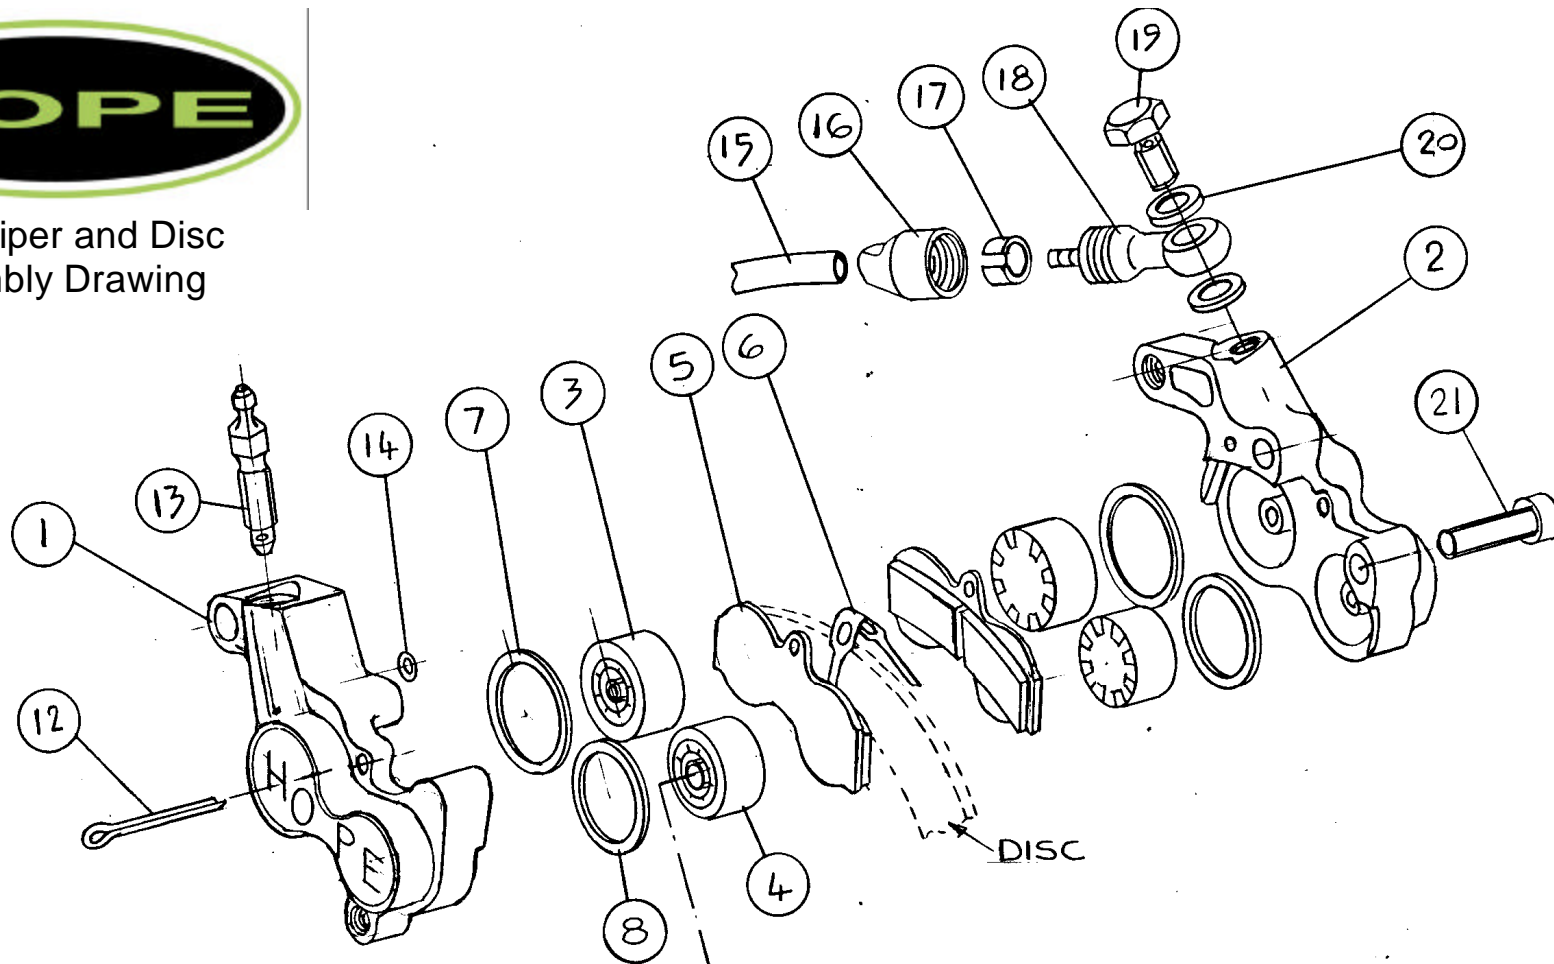

XC4 Caliper and Disc
Assembly Drawing

ITEM	PART NO.	DESCRIPTION	QTY.	ITEM	PART NO.	DESCRIPTION	QTY.
1	HBSP61	XC4 CALIPER OUTER HALF SHELL	1	12	HBSP41	SPLIT PIN	1
2	HBSP62	XC4 CALIPER INNER HALF SHELL	1	13	HBSP33	BLEED NIPPLE	1
3	HBSP63	XC4 LARGE CALIPER PISTON	1	14	HBSP34	O RING SEAL - CALIPER	1
4	HBSP64	XC4 SMALL CALIPER PISTON	1	15	HBSP30	HOSE	1
5	HBSP65	XC4 BRAKE PADS (FA300)	2	16	HBSP29	ALUMINIUM SHROUD	1
6	HBSP66	XC4 PAD SPRING	1	17	HBSP28	BRASS OLIVE	1
7	HBSP67	XC4 LARGE PISTON SEAL - CALIPER	1	18	HBSP46	90 DEG CONNECTOR	1
8	HBSP68	XC4 SMALL PISTON SEAL - CALIPER	1	19	HBSP47	90 DEG BOLT	1
9	HBSP69	XC4 PISTON SPRING CLIP - CALIPER	1	20	HBSP26	SEALING WASHER	1
10	HBSP70	XC4 PISTON SPRING - CALIPER	8	21	HBSP72	M5 X 20 CAP SCREW	1
11	HBSP71	XC4 PISTON PLATE - CALIPER	1	22	HBSP73	XC4 DISC	1