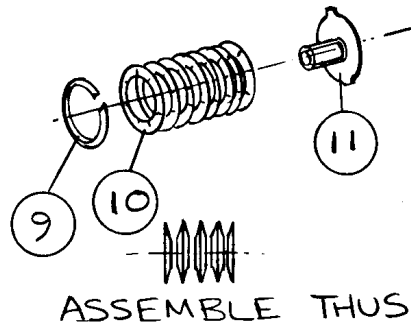

XC4 Caliper and Disc
Assembly Drawing

ITEM	PART NO.	DESCRIPTION	QTY.	ITEM	PART NO.	DESCRIPTION	QTY.
1	HBSP61	XC4 CALIPER OUTER HALF SHELL	1	12	HBSP41	SPLIT PIN	1
2	HBSP62	XC4 CALIPER INNER HALF SHELL	1	13	HBSP33	BLEED NIPPLE	1
3	HBSP63	XC4 LARGE CALIPER PISTON	1	14	HBSP34	O RING SEAL - CALIPER	1
4	HBSP64	XC4 SMALL CALIPER PISTON	1	15	HBSP30	HOSE	1
5	HBSP65	XC4 BRAKE PADS (FA300)	2	16	HBSP29	ALUMINIUM SHROUD	1
6	HBSP66	XC4 PAD SPRING	1	17	HBSP28	BRASS OLIVE	1
7	HBSP67	XC4 LARGE PISTON SEAL - CALIPER	1	18	HBSP46	90 DEG CONNECTOR	1
8	HBSP68	XC4 SMALL PISTON SEAL - CALIPER	1	19	HBSP47	90 DEG BOLT	1
9	HBSP69	XC4 PISTON SPRING CLIP - CALIPER	1	20	HBSP26	SEALING WASHER	1
10	HBSP70	XC4 PISTON SPRING - CALIPER	8	21	HBSP72	M5 X 20 CAP SCREW	1
11	HBSP71	XC4 PISTON PLATE - CALIPER	1	22	HBSP73	XC4 DISC	1