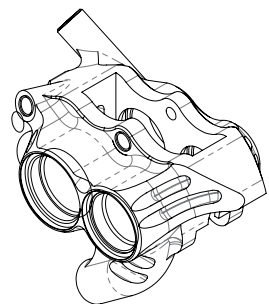

The new **RX4+** caliper will work with the new mount standards we are seeing, either bolting direct or requiring the use of a mount, see the table below.

	Front 140/160mm	Front 160/180mm	Rear 140/160mm	Rear 160/180mm
RX4+ Front Flat Mount Direct FMF +20mm	Ø160mm Direct	Ø180mm Direct	Ø160mm Direct	Ø180mm Direct
RX4+ Rear Flat Mount Direct FM +20mm	Ø160mm Direct	Ø180mm Direct	Ø160mm Direct	Ø180mm Direct
RX4+ Flat Mount	X Mount - Ø140mm Z Mount - Ø160mm	X Mount - Ø160mm Z Mount - Ø180mm	Ø140mm Direct Y Mount - Ø160mm	Ø160mm Direct Y Mount - Ø180mm

## RX4+ FOUR CALIPER VARIATIONS

RX4+ Flat Mount

RX4+ Flat Mount Front +20

RX4+ Post Mount

RX4+ Flat Mount +20

## ADDITIONAL CHANGES

In addition to the changes to the mount design, we have also made some further modifications. Previously the RX4 SRAM Caliper used 2 x 11mm and 2 x 14mm pistons. From further testing we have deduced the pistons can be larger, so we have brought them up to match the RX4 Shimano Caliper (2 x 14mm and 2 x 16mm).