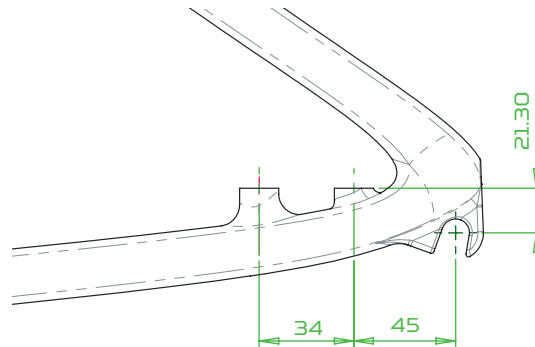

REAR R160/180