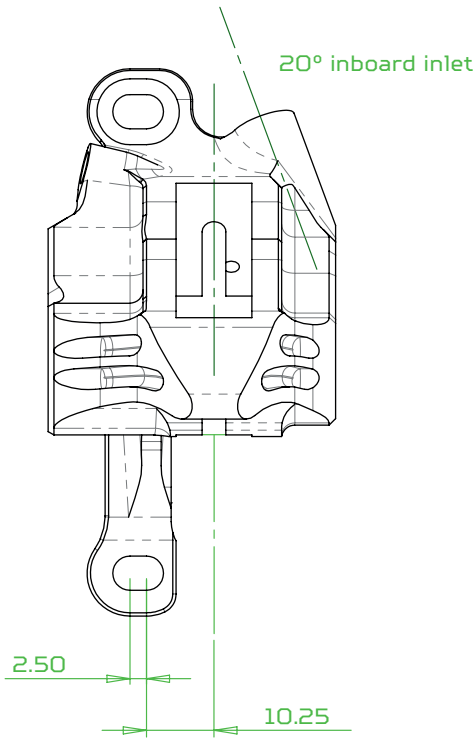

ADDITIONAL CHANGES

In addition to the changes to the mount design, we have also made some further modifications. Previously the RX4 SRAM Caliper used 2 x 11mm and 2 x 14mm pistons. From further testing we have deduced the pistons can be larger, so we have brought them up to match the RX4 Shimano Caliper (2 x 14mm and 2 x 16mm).

Customer feedback also highlighted the current hose inlet angle caused clearance issues and adjustment was sometimes on the limit for centering the caliper.

RX4