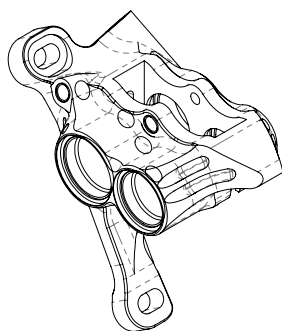

# RX4+

We are keeping with the current model of offering a Postmount caliper, Flat Mount Front Direct and Flat Mount Rear Direct calipers with the addition of a new Flat Mount caliper. The following calipers will now be available.

- RX4+ Postmount Not changing
- RX4+ Front Flat Mount Direct FMF +20mm **OLD NAME:** RX4 Front Flat Mount FFD
- RX4+ Rear Flat Mount Direct FM +20mm **OLD NAME:** RX4 Rear Flat Mount RFD
- RX4+ Flat Mount: FM **NEW!**

The new **RX4+** caliper will work with the new mount standards we are seeing, either bolting direct or requiring the use of a mount, see the table below.

	Front 140/160mm	Front 160/180mm	Rear 140/160mm	Rear 160/180mm
RX4+ Front Flat Mount Direct FMF +20mm	Ø160mm Direct	Ø180mm Direct	Ø160mm Direct	Ø180mm Direct
RX4+ Rear Flat Mount Direct FM +20mm	Ø160mm Direct	Ø180mm Direct	Ø160mm Direct	Ø180mm Direct
RX4+ Flat Mount	X Mount - Ø140mm Z Mount - Ø160mm	X Mount - Ø160mm Z Mount - Ø180mm	Ø140mm Direct Y Mount - Ø160mm	Ø160mm Direct Y Mount - Ø180mm

## RX4+ FOUR CALIPER VARIATIONS

RX4+ Flat Mount

RX4+ Flat Mount Front +20

RX4+ Post Mount

RX4+ Flat Mount +20