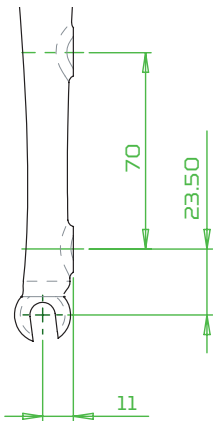

- RX4 Postmount
- RX4 Front Flat Mount    Direct 160mm (FFD)
- RX4 Rear Flat Mount    Direct 160mm (RFD)

The Hope RX4 Front Flat Mount and Rear Flat Mount calipers differ to most other manufacturers calipers. We manufactured the 'mount' into the caliper, therefore they bolt directly onto the fork or frame mount and use a Ø160mm rotor.

## NEW MOUNTING OPTIONS

When we originally designed the RX4 caliper there were only two mounts shown below.

- Flat Mount Front (140/160mm)
- Flat Mount Rear (140/160mm)

### REAR R140/160

Since launching the original RX4 caliper variations of these mounts are appearing, see below. This limits the RX4's use in certain applications.

- Flat Mount Front (160/180mm)
- Flat Mount Rear (160/180mm) This has also been seen on front forks.

### REAR R160/180

In summary the current calipers are limited by their design.

RX4 Front Flat Mount Caliper	Fits directly on a <b>F140/160</b>	mount using a <b>Ø160mm rotor</b>
RX4 Front Flat Mount Caliper	Fits directly on a <b>F160/180</b>	mount using a <b>Ø180mm rotor</b>
RX4 Rear Flat Mount Caliper	Fits directly on a <b>F140/160</b>	mount using a <b>Ø160mm rotor</b>
RX4 Rear Flat Mount Caliper	Fits directly on a <b>F160/180</b>	mount using a <b>Ø180mm rotor</b>