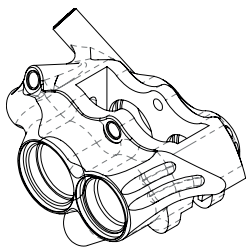

As shown above, the rotor size is dictated by the mount with the Hope Flat Mount Caliper. To alleviate this issue we have revamped our current RX4 range.

RX4+

We are keeping with the current model of offering a Postmount caliper, Flat Mount Front Direct and Flat Mount Rear Direct calipers with the addition of a new Flat Mount caliper. The following calipers will now be available.

- RX4+ Postmount Not changing
- RX4+ Front Flat Mount Direct FMF +20mm **OLD NAME:** RX4 Front Flat Mount FFD
- RX4+ Rear Flat Mount Direct FM +20mm **OLD NAME:** RX4 Rear Flat Mount RFD
- RX4+ Flat Mount: FM **NEW!**

The new **RX4+** caliper will work with the new mount standards we are seeing, either bolting direct or requiring the use of a mount, see the table below.

	Front 140/160mm	Front 160/180mm	Rear 140/160mm	Rear 160/180mm
RX4+ Front Flat Mount Direct FMF +20mm	Ø160mm Direct	Ø180mm Direct	Ø160mm Direct	Ø180mm Direct
RX4+ Rear Flat Mount Direct FM +20mm	Ø160mm Direct	Ø180mm Direct	Ø160mm Direct	Ø180mm Direct
RX4+ Flat Mount	X Mount - Ø140mm Z Mount - Ø160mm	X Mount - Ø160mm Z Mount - Ø180mm	Ø140mm Direct Y Mount - Ø160mm	Ø160mm Direct Y Mount - Ø180mm

RX4+ FOUR CALIPER VARIATIONS

RX4+ Flat Mount