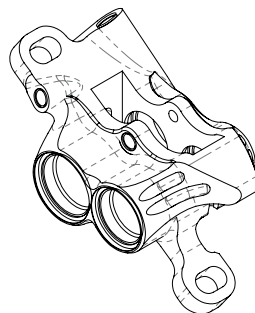

- RX4+ Postmount Not changing
- RX4+ Front Flat Mount Direct FMF +20mm **OLD NAME:** RX4 Front Flat Mount FFD
- RX4+ Rear Flat Mount Direct FM +20mm **OLD NAME:** RX4 Rear Flat Mount RFD
- RX4+ Flat Mount: FM **NEW!**

The new **RX4+** caliper will work with the new mount standards we are seeing, either bolting direct or requiring the use of a mount, see the table below.

	Front 140/160mm	Front 160/180mm	Rear 140/160mm	Rear 160/180mm
RX4+ Front Flat Mount Direct FMF +20mm	Ø160mm Direct	Ø180mm Direct	Ø160mm Direct	Ø180mm Direct
RX4+ Rear Flat Mount Direct FM +20mm	Ø160mm Direct	Ø180mm Direct	Ø160mm Direct	Ø180mm Direct
RX4+ Flat Mount	X Mount - Ø140mm Z Mount - Ø160mm	X Mount - Ø160mm Z Mount - Ø180mm	Ø140mm Direct Y Mount - Ø160mm	Ø160mm Direct Y Mount - Ø180mm

## RX4+ FOUR CALIPER VARIATIONS

RX4+ Flat Mount

RX4+ Flat Mount Front +20

RX4+ Post Mount

RX4+ Flat Mount +20