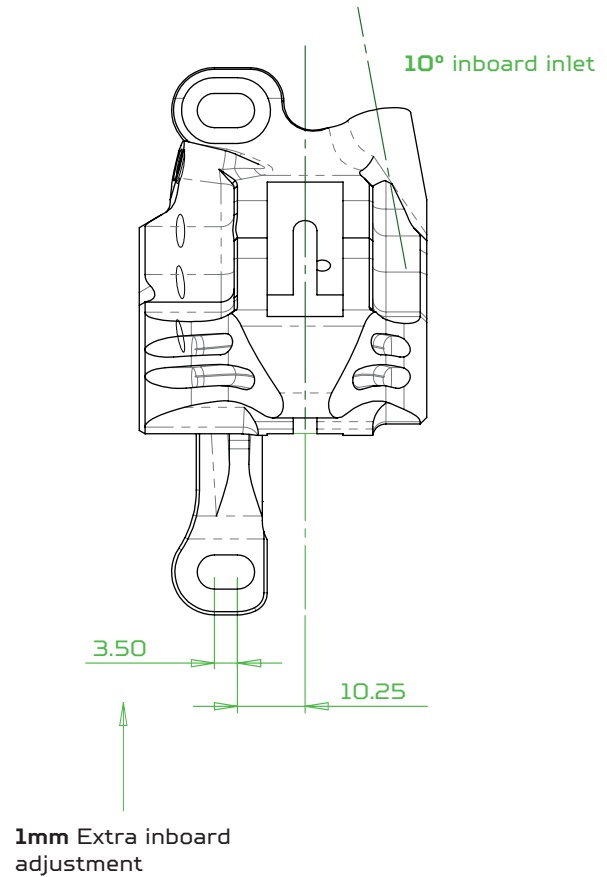

ADDITIONAL CHANGES

In addition to the changes to the mount design, we have also made some further modifications. Previously the RX4 SRAM Caliper used 2 x 11mm and 2 x 14mm pistons. From further testing we have deduced the pistons can be larger, so we have brought them up to match the RX4 Shimano Caliper (2 x 14mm and 2 x 16mm).

Customer feedback also highlighted the current hose inlet angle caused clearance issues and adjustment was sometimes on the limit for centering the caliper.

RX4

RX4+

IDENTIFYING FEATURES DOT V MINERAL

Bore caps will have **D** or **M** etch to signify oil type.