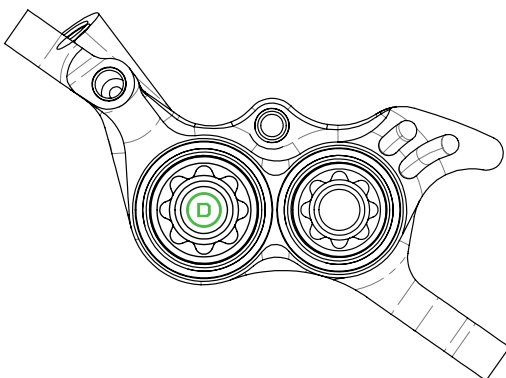

IDENTIFYING FEATURES DOT V MINERAL

Bore caps will have **D** or **M** etch to signify oil type.