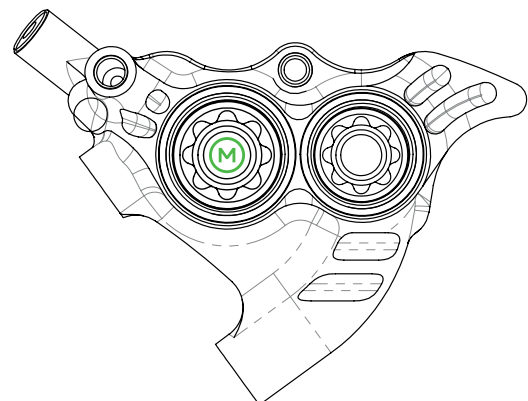

IDENTIFYING FEATURES DOT V MINERAL

Bore caps will have **D** or **M** etch to signify oil type.