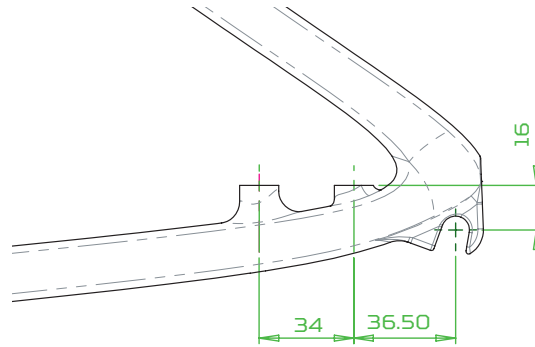

- RX4 Postmount
- RX4 Front Flat Mount    Direct 160mm (FFD)
- RX4 Rear Flat Mount    Direct 160mm (RFD)

The Hope RX4 Front Flat Mount and Rear Flat Mount calipers differ to most other manufacturers calipers. We manufactured the 'mount' into the caliper, therefore they bolt directly onto the fork or frame mount and use a Ø160mm rotor.

## NEW MOUNTING OPTIONS

When we originally designed the RX4 caliper there were only two mounts shown below.

- Flat Mount Front (140/160mm)
- Flat Mount Rear (140/160mm)

### REAR R140/160

Since launching the original RX4 caliper variations of these mounts are appearing, see below. This limits the RX4's use in certain applications.

- Flat Mount Front (160/180mm)
- Flat Mount Rear (160/180mm) This has also been seen on front forks.