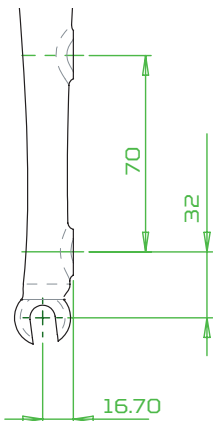

- RX4 Postmount
- RX4 Front Flat Mount    Direct 160mm (FFD)
- RX4 Rear Flat Mount    Direct 160mm (RFD)

The Hope RX4 Front Flat Mount and Rear Flat Mount calipers differ to most other manufacturers calipers. We manufactured the 'mount' into the caliper, therefore they bolt directly onto the fork or frame mount and use a Ø160mm rotor.

## NEW MOUNTING OPTIONS

When we originally designed the RX4 caliper there were only two mounts shown below.

- Flat Mount Front (140/160mm)
- Flat Mount Rear (140/160mm)

### REAR R140/160

Since launching the original RX4 caliper variations of these mounts are appearing, see below. This limits the RX4's use in certain applications.

- Flat Mount Front (160/180mm)
- Flat Mount Rear (160/180mm) This has also been seen on front forks.

### REAR R160/180

In summary the current calipers are limited by their design.

RX4 Front Flat Mount Caliper	Fits directly on a <b>F140/160</b>	mount using a <b>Ø160mm rotor</b>
RX4 Front Flat Mount Caliper	Fits directly on a <b>F160/180</b>	mount using a <b>Ø180mm rotor</b>
RX4 Rear Flat Mount Caliper	Fits directly on a <b>F140/160</b>	mount using a <b>Ø160mm rotor</b>
RX4 Rear Flat Mount Caliper	Fits directly on a <b>F160/180</b>	mount using a <b>Ø180mm rotor</b>