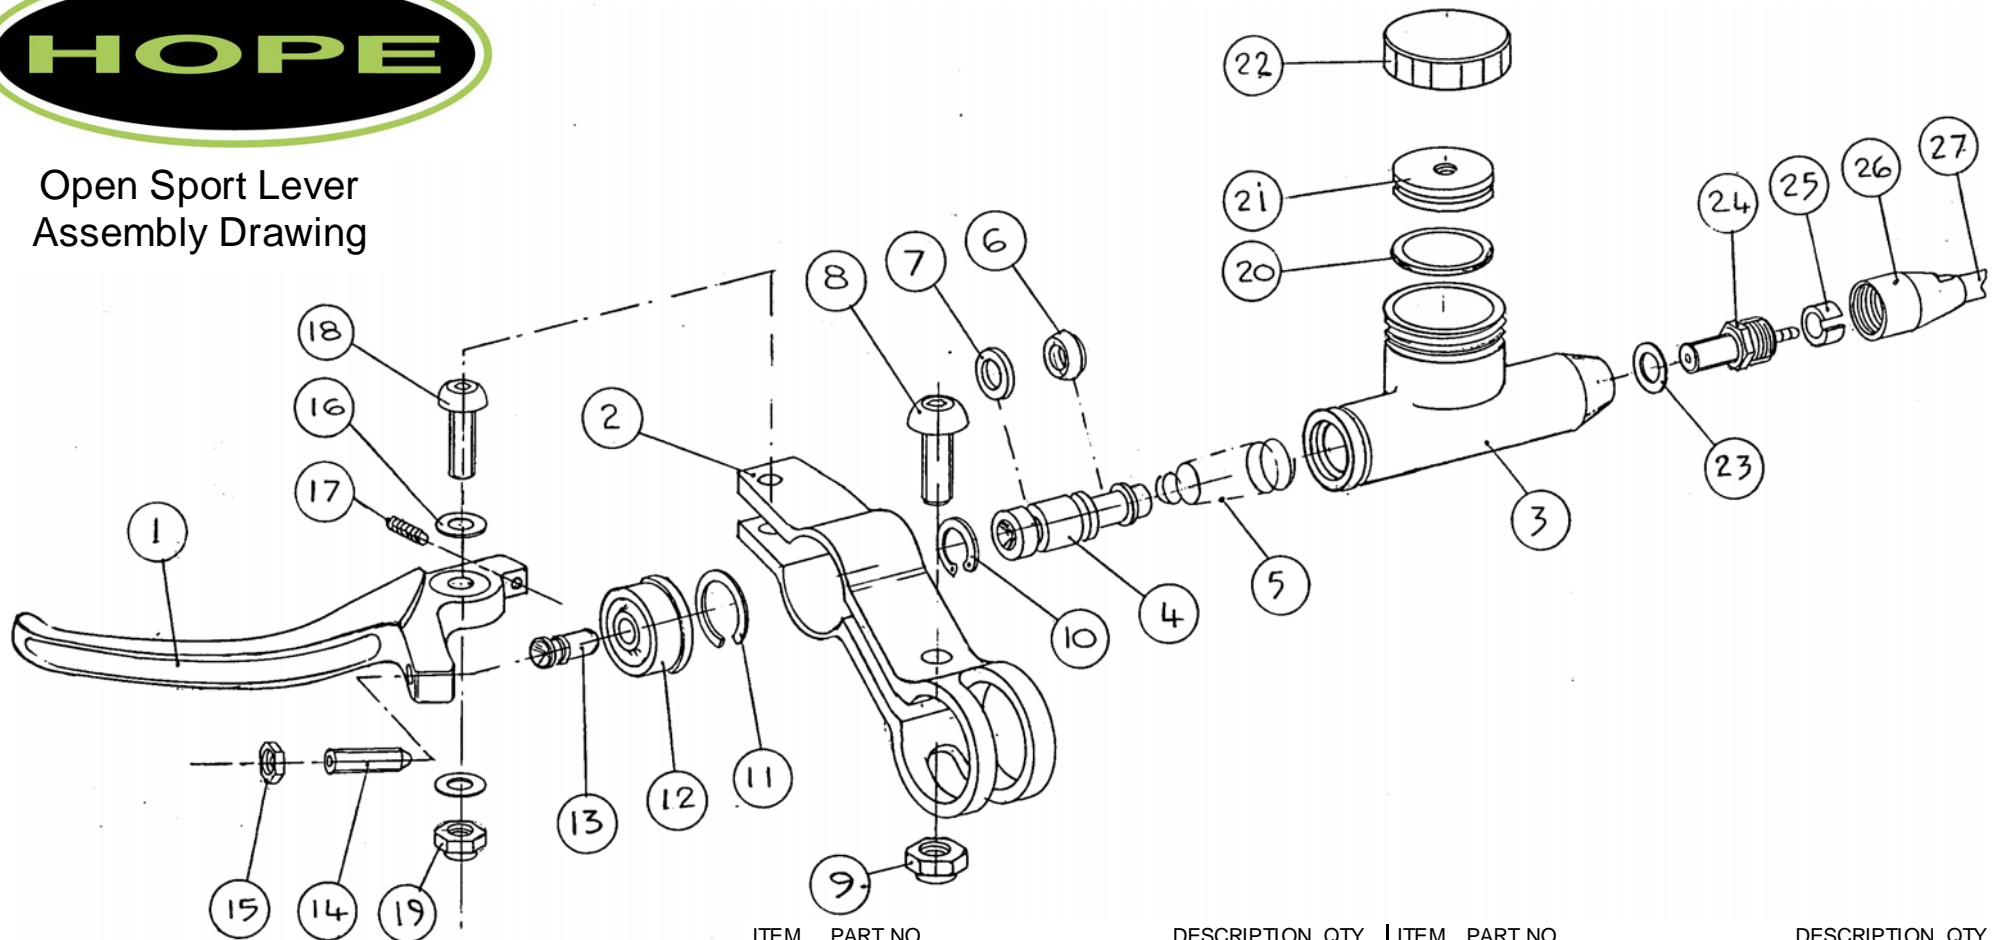

# Open Sport Lever Assembly Drawing

ITEM	PART NO.	DESCRIPTION	QTY.	ITEM	PART NO.	DESCRIPTION	QTY.
1	HBSP01	SPORT BRAKE LEVER	1	15	HBSP15	SPORT LOCKNUT M5 ALUMINIUM	1
2	HBSP02	SPORT LEVER MOUNT	1	16	HBSP16	SPORT NYLON WASHER - LEVER	2
3	HBSP03	SPORT MASTER CYLINDER	1	17	HBSP17	SPORT REACH ADJUSTER SCREW	1
4	HBSP04	SPORT PISTON - MASTER CYLINDER	1	18	HBSP18	PIVOT SCREW - LEVER	1
5	HBSP05	SPORT SPRING - MASTER CYLINDER	1	19	HBSP19	M5 LOCKNUT	1
6	HBSP06	PISTON SEAL FRONT. - MASTER CYL.	1	20	HBSP20	O RING - RESERVOIR	1
7	HBSP07	PISTON SEAL REAR - MASTER CYL.	1	21	HBSP81	OPEN CAP - MASTER CYLINDER	1
8	HBSP08	CLAMP SCREW	1	22	HBSP82	OPEN DIAPHRAGM - MASTER CYL.	1
9	HBSP09	M6 LOCKNUT	1	23	HBSP26	SEALING WASHER	1
10	HBSP10	SPORT CIRCLIP - MASTER CYLINDER	1	24	HBSP27	STRAIGHT CONNECTOR	1
11	HBSP11	SPORT CIRCLIP - MOUNT	1	25	HBSP28	BRASS OLIVE	1
12	HBSP12	SPORT DUST COVER - MASTER CYL.	1	26	HBSP29	ALUMINIUM SHROUD	1
13	HBSP13	SPORT PLUNGER - MASTER CYL.	1	27	HBSP30	HOSE	1
14	HBSP14	SPORT SCREW ADJUSTER - LEVER	1				