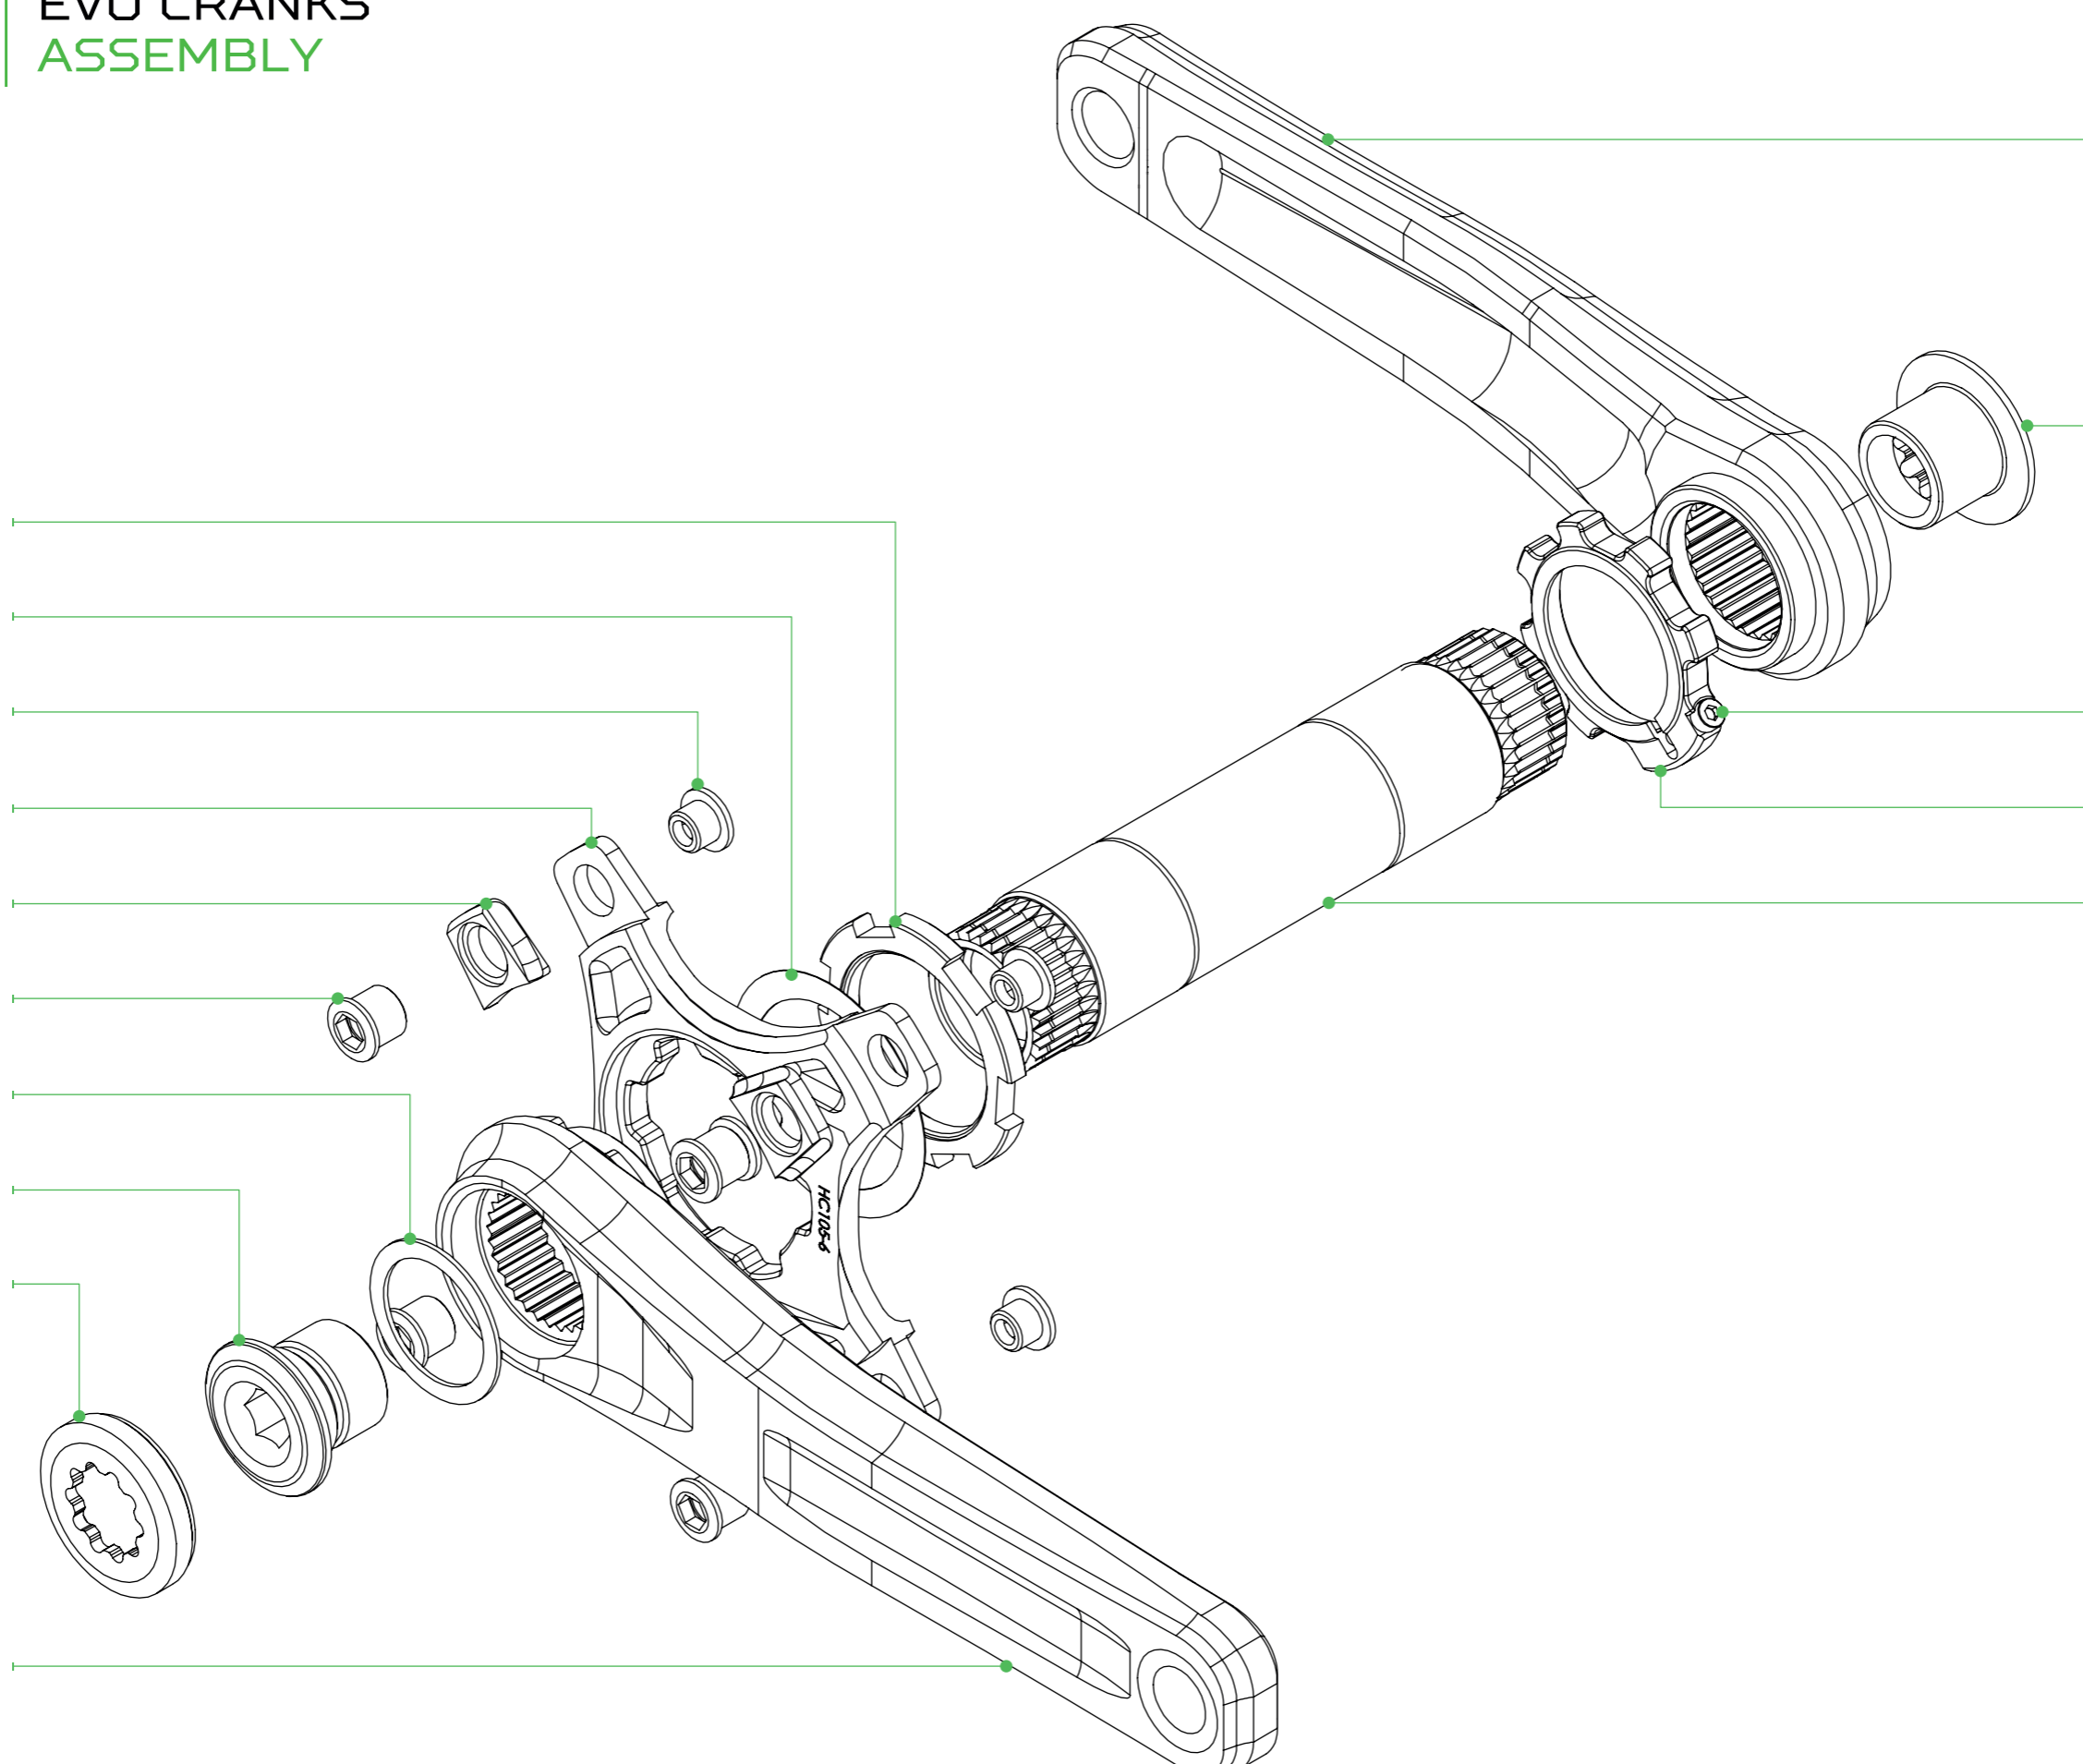

EVO CRANKS ASSEMBLY

M36 Lockring
HC105-11

Clamp Bolt
M516AL

Inner Chainring Bolt
HC100-16

Spider
HC105-6 Single Ring
HC105-8 Double Ring

Spider Tab Cover
HC105-7

Outer Chainring Bolt
HC100-49

Extraction Washer
HC108-11

Extraction Bolt
HC106-05

Captive Nut
HC106-04

Drive Side Arm
HC108-01 175mm
HC108-03 170mm
HC108-05 165mm
HC108-26 155mm

Non Drive Side Arm
HC108-02 175mm
HC108-04 170mm
HC108-06 165mm
HC108-27 155mm

End Cap
HC106-07

M3 x 16 Screw
M31655

Bearing Preload Nut
HC105-33

Axle
133.5mm (68/73)
HC108-07

139mm (73 - 55mm)
HC108-28
+ Spacer x2
HC108-29

142.5mm (73)
HC108-16
+ Spacer x2
HC108-17

148.5mm (83)
HC108-08

165.5mm (100)
HC108-09

185.5mm (120)
HC108-10