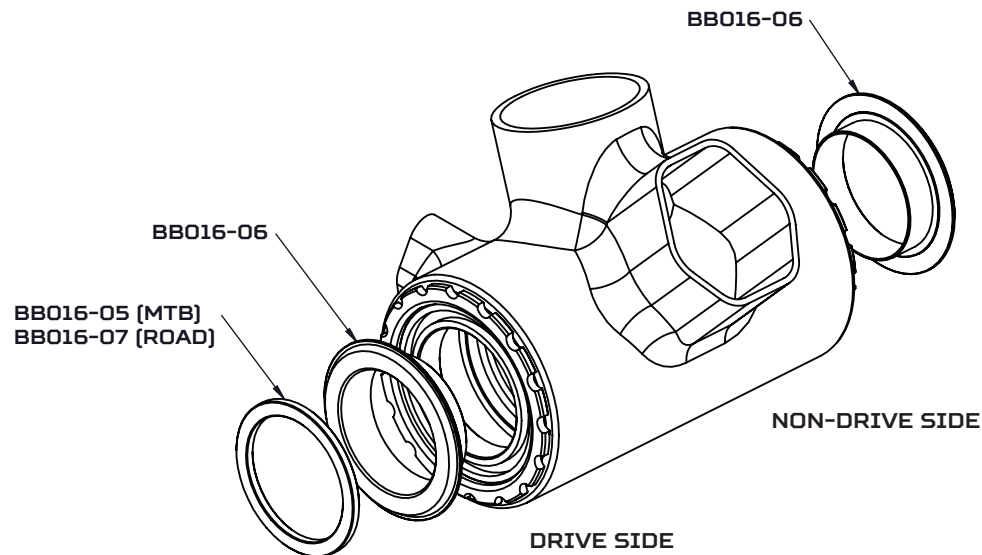

**TO FIT BOTTOM BRACKETS:**

**BBT478630SSN - BOTTOM BRACKET STAINLESS T47 86/92 - 30MM**

**BBPF468630SSN - BOTTOM BRACKET STAINLESS PF46 386EVO - 30MM**

**PACK CONTENTS:**

**BB016-06 / 29MM BB SHIM - BSA PF46 - 2.25MM / QTY 2**

**\*BB016-05 / 29MM BB SPACER - 2MM / QTY 1**

**\*\*BB016-07 / 29MM BB SPACER - 1MM / QTY 1**

**[\*USE FOR MTB CRANKSET \*\*USE FOR ROAD CRANKSET]**

**TO FIT PART # BBT478630SSN  
ASSEMBLE AS SHOWN**

**TO FIT PART # BBPF468630SSN  
ASSEMBLE AS SHOWN**