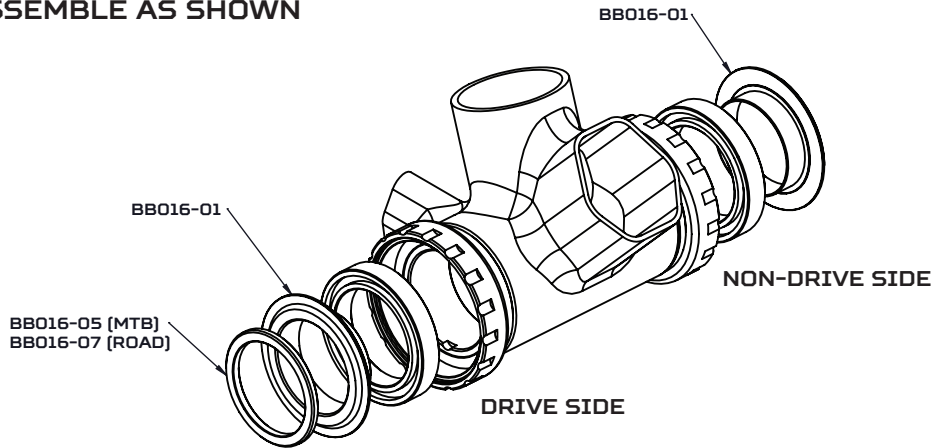

**TO FIT BOTTOM BRACKETS:**

- BBSS30(B/C/N/PU/R/S) - BOTTOM BRACKET STAINLESS 68/73MM - 30MM
- BBPF466830SSN - BOTTOM BRACKET STAINLESS PF46 68 - 30MM
- BBPF467330SSN - BOTTOM BRACKET STAINLESS PF46 73 - 30MM
- BBT476830SSN - BOTTOM BRACKET STAINLESS T47 68/73 - 30MM

**PACK CONTENTS:**

- BB016-01 / 29MM BB SHIM - BSA PF46 - 2.25MM / QTY 2
- \*BB016-05 / 29MM BB SPACER - 2MM / QTY 1
- \*\*BB016-07 / 29MM BB SPACER - 1MM / QTY 1
- [\*USE FOR MTB CRANKSET \*\*USE FOR ROAD CRANKSET]

**TO FIT PART # BBSS30(B/C/N/PU/R/S)  
ASSEMBLE AS SHOWN**

**TO FIT PART # BBPF466830SSN (ROAD)  
OR BBPF467330SSN (MTB)  
ASSEMBLE AS SHOWN**

**TO FIT PART # BBT476830SSN  
ASSEMBLE AS SHOWN**