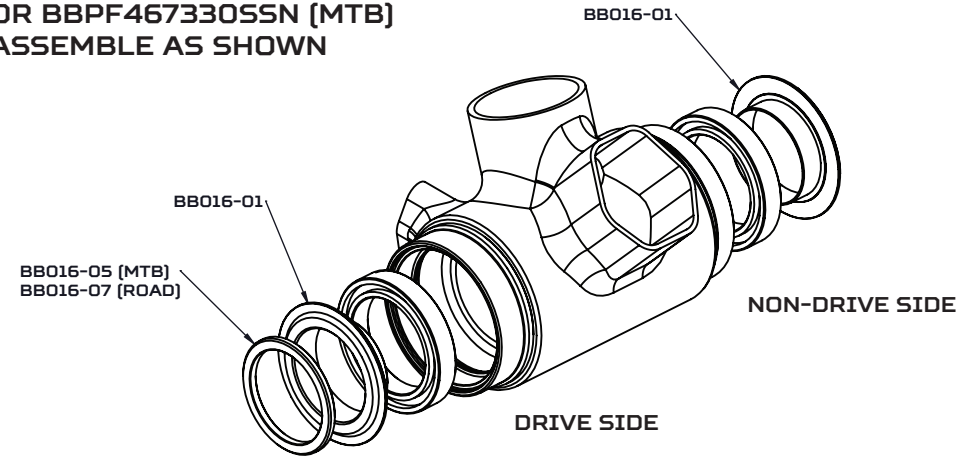

**TO FIT BOTTOM BRACKETS:**

- BBSS30(B/C/N/PU/R/S) - BOTTOM BRACKET STAINLESS 68/73MM - 30MM
- BBPF466830SSN - BOTTOM BRACKET STAINLESS PF46 68 - 30MM
- BBPF467330SSN - BOTTOM BRACKET STAINLESS PF46 73 - 30MM
- BBT476830SSN - BOTTOM BRACKET STAINLESS T47 68/73 - 30MM

**PACK CONTENTS:**

- BB016-01 / 29MM BB SHIM - BSA PF46 - 2.25MM / QTY 2
- \*BB016-05 / 29MM BB SPACER - 2MM / QTY 1
- \*\*BB016-07 / 29MM BB SPACER - 1MM / QTY 1
- [\*USE FOR MTB CRANKSET \*\*USE FOR ROAD CRANKSET]

**TO FIT PART # BBSS30(B/C/N/PU/R/S)  
ASSEMBLE AS SHOWN**

**TO FIT PART # BBPF466830SSN (ROAD)  
OR BBPF467330SSN (MTB)  
ASSEMBLE AS SHOWN**

**TO FIT PART # BBT476830SSN  
ASSEMBLE AS SHOWN**