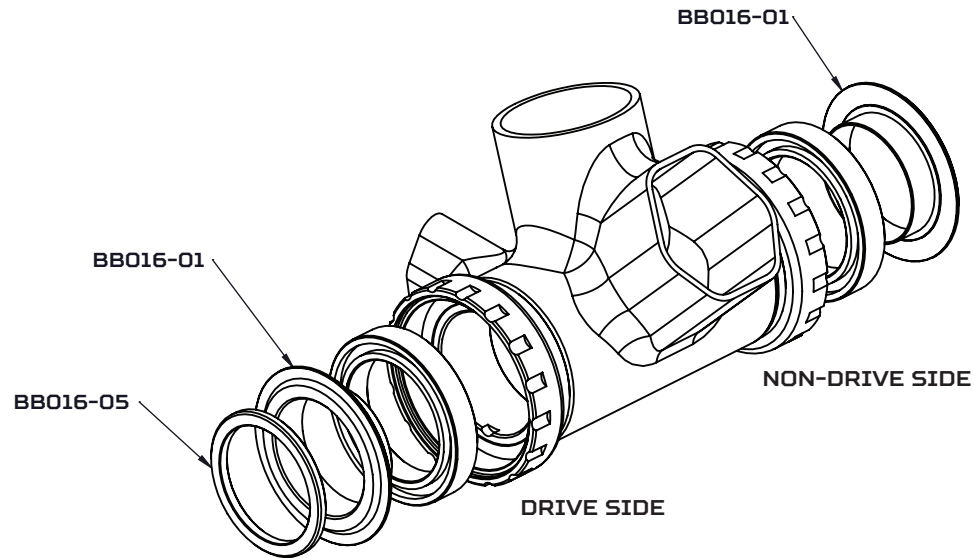

**TO FIT BOTTOM BRACKETS:**

**BBSS30(B/C/N/PU/R/S) - BOTTOM BRACKET STAINLESS 68/73MM - 30MM**

**BBPF467330SSN - BOTTOM BRACKET STAINLESS PF46 73 - 30MM**

**PACK CONTENTS:**

**BB016-01 / 29MM BB SHIM - BSA PF46 - 2.25MM / QTY 2**

**BB016-05 / 29MM BB SPACER - 2MM / QTY 1**

**TO FIT PART # BBSS30(B/C/N/PU/R/S)  
ASSEMBLE AS SHOWN**

**TO FIT PART # BBPF467330SSN  
ASSEMBLE AS SHOWN**