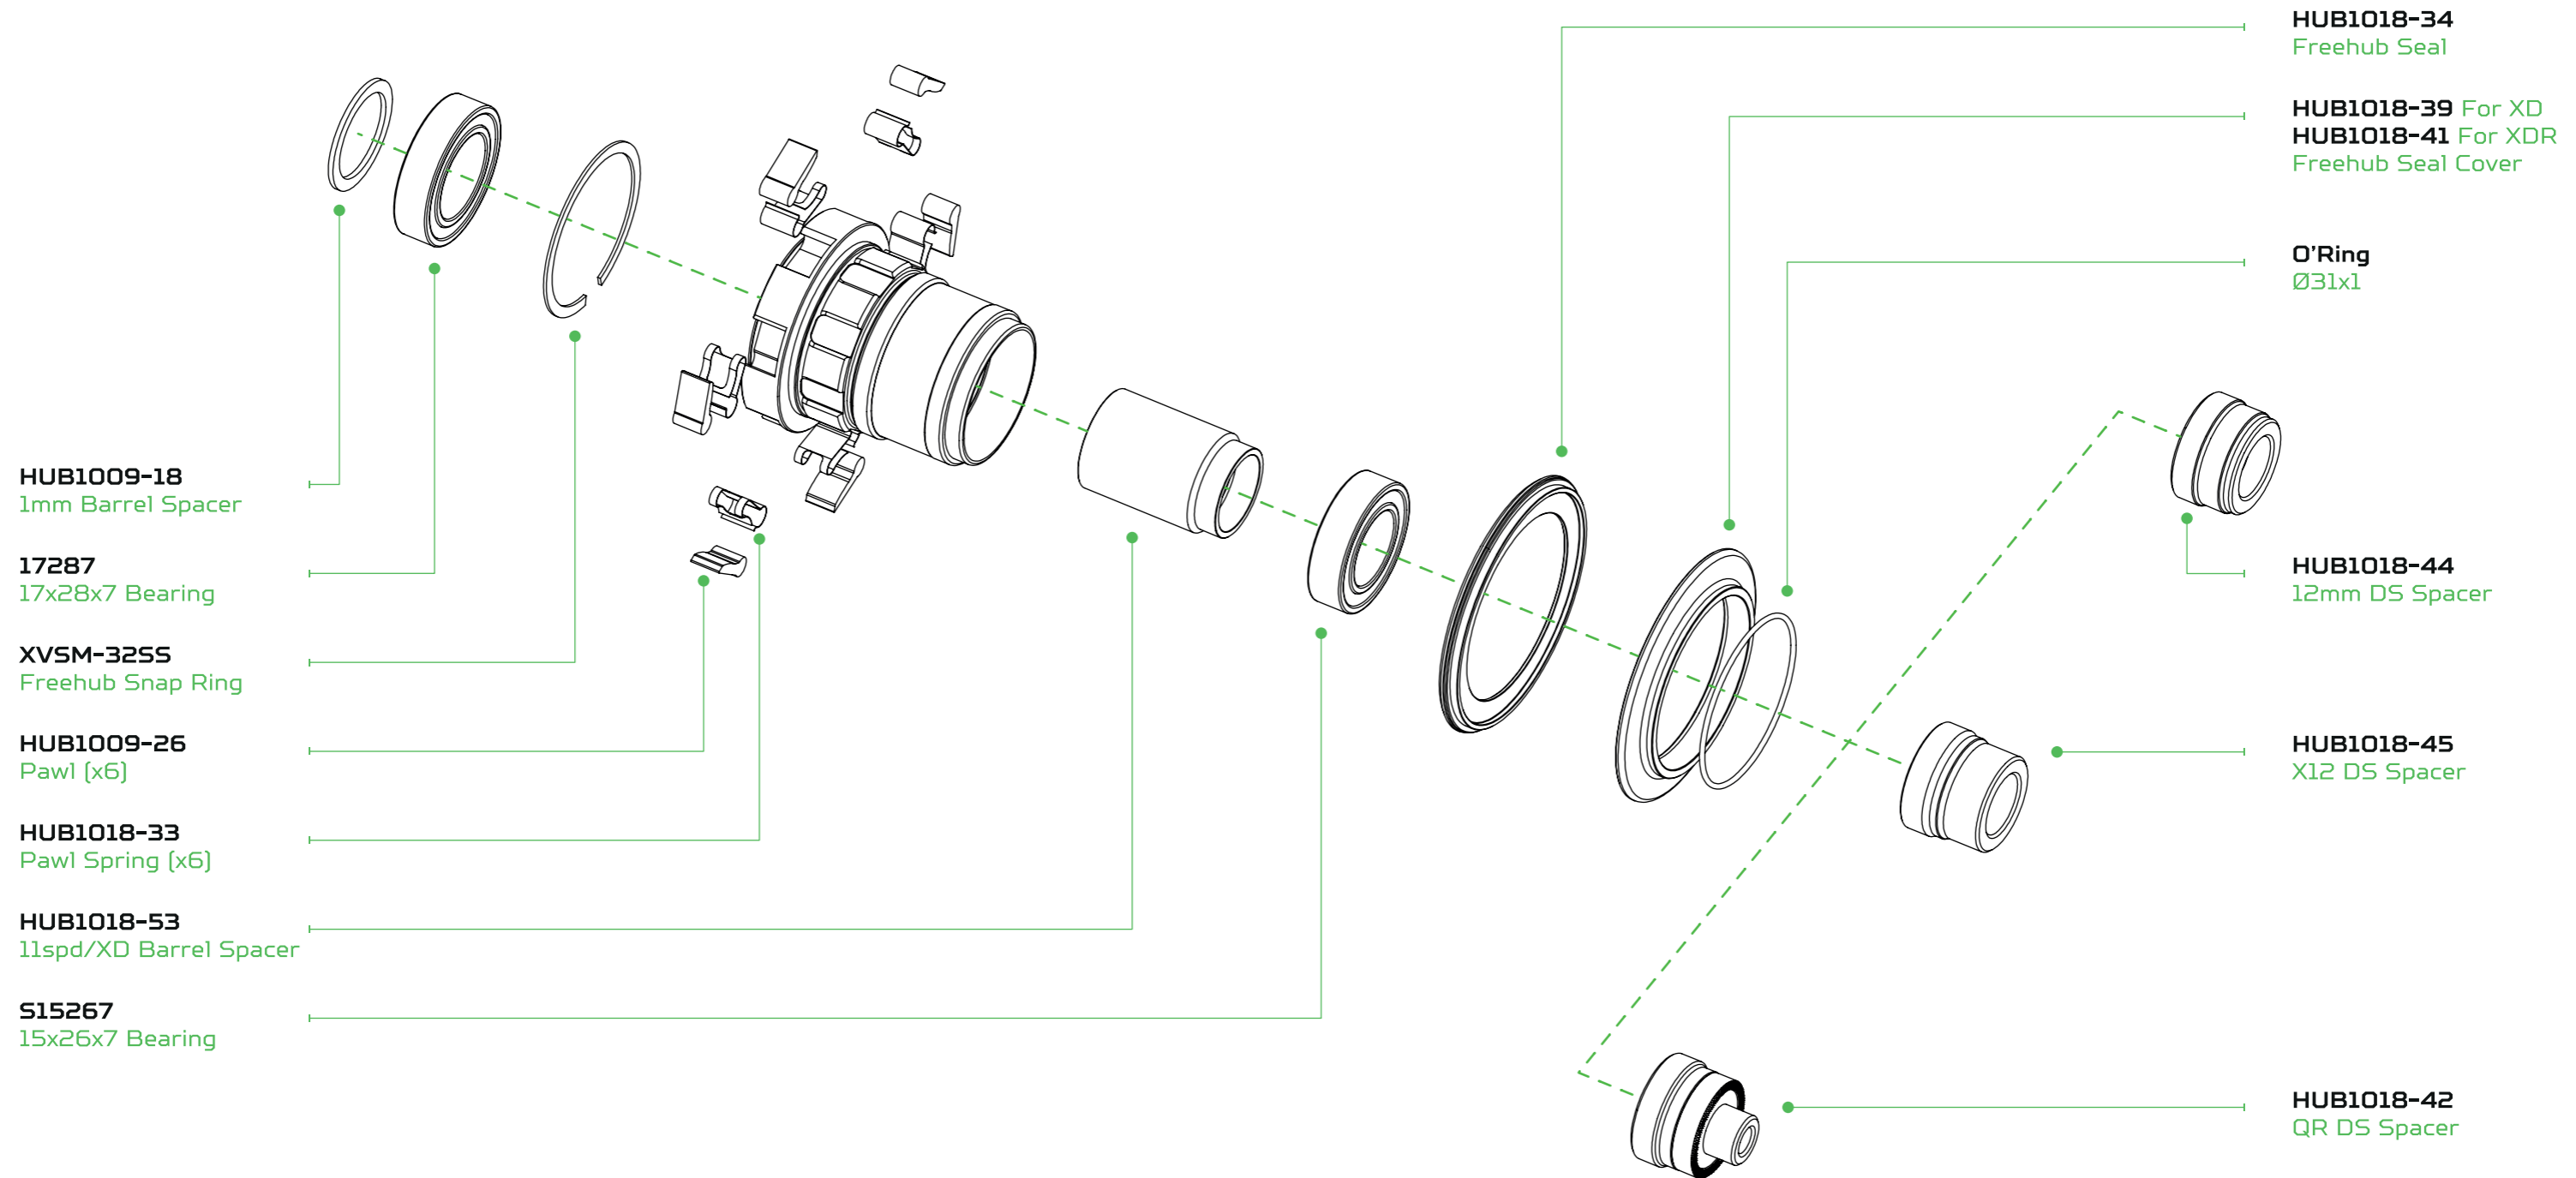

PRO5 FREEHUB ASSEMBLY XD/XDR_108

PRO5

REF: HUB552 FOR XD
REF: HUB555 FOR XDR