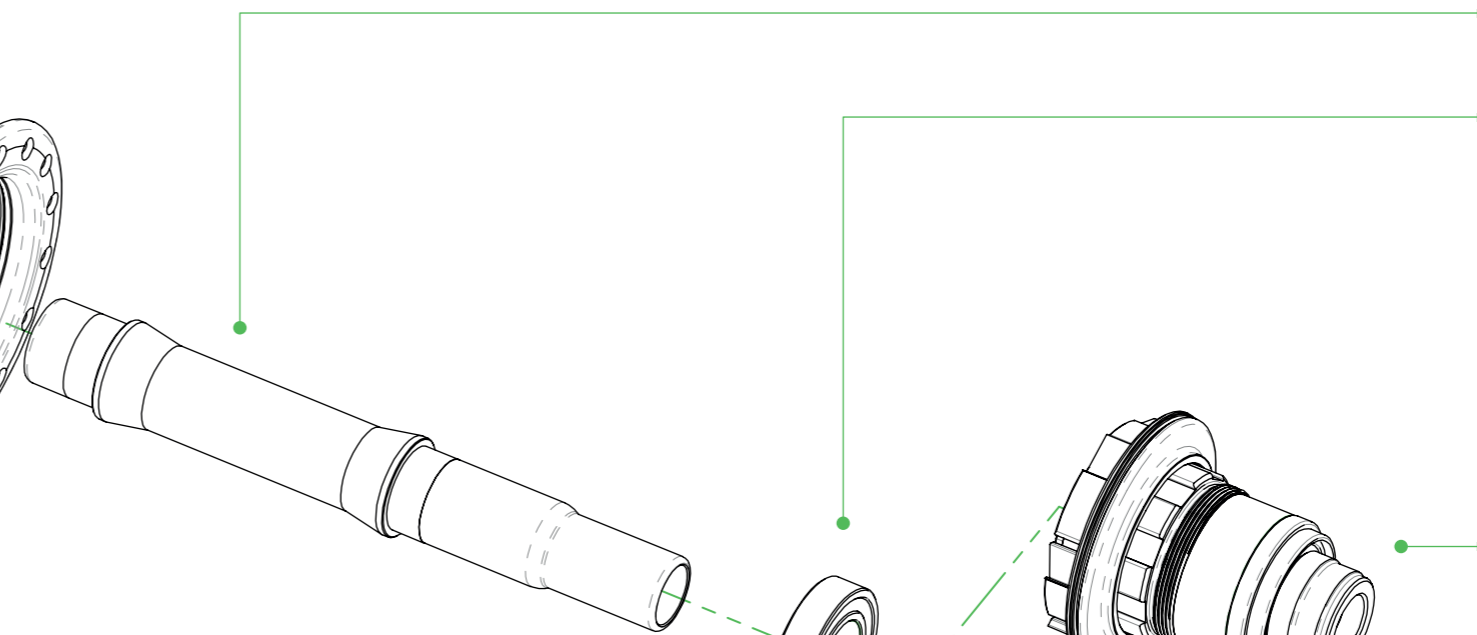

PRO5 REAR HUB ASSEMBLY DH_150mm

PRO5

HUB1018-67
12mm NDS Spacer

HUB519
Lip Seal

S6903
17x30x7 Bearing

HUB1018-8
DH Rear Hub
Body 150mm

HUB1018-58
150mm Rear Axle

S6903
17x30x7 Bearing

HUB557-12
PRO5 Steel Freehub
XD Assembly

HUB556-12
PRO5 Steel Freehub
Shimano 11SPD
Assembly