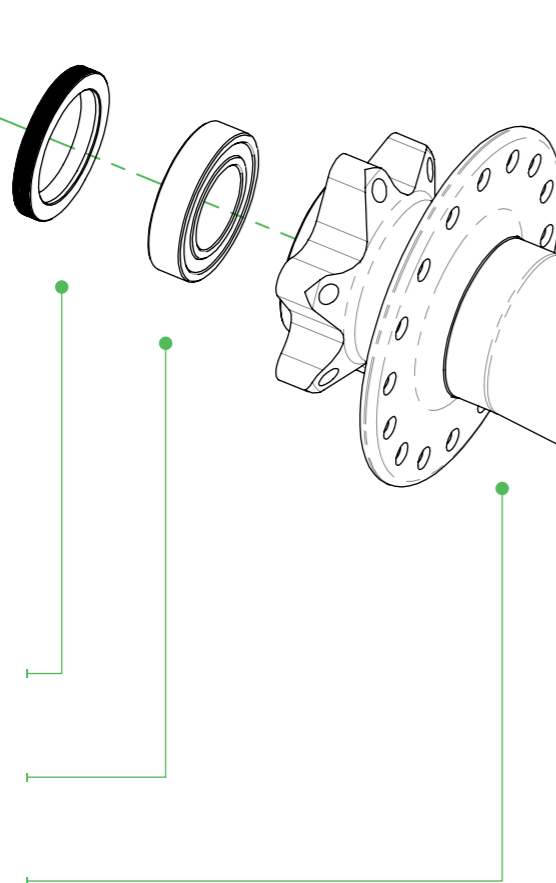

PRO5 REAR HUB ASSEMBLY DH_150mm

PRO5

HUB1018-67
12mm NDS Spacer

HUB519
Lip Seal

S6903
17x30x7 Bearing

HUB1018-8
DH Rear Hub
Body 150mm

HUB1018-58
150mm Rear Axle

S6903
17x30x7 Bearing

HUB557-12
PRO5 Steel Freehub
XD Assembly

HUB556-12
PRO5 Steel Freehub
Shimano 11SPD
Assembly