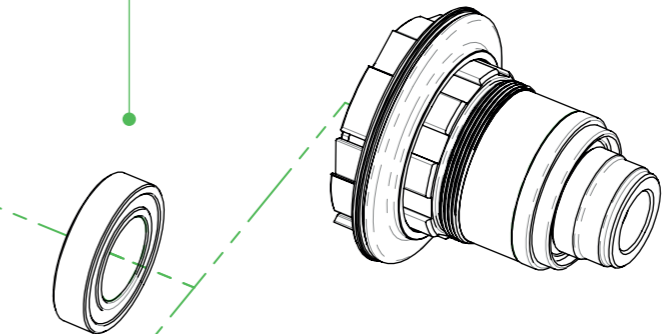

PRO5 REAR HUB ASSEMBLY DH_150mm

PRO5

HUB1018-67
12mm NDS Spacer

HUB519
Lip Seal

S6903
17x30x7 Bearing

HUB1018-8
DH Rear Hub
Body 150mm

HUB1018-58
150mm Rear Axle

S6903
17x30x7 Bearing

HUB557-12
PRO5 Steel Freehub
XD Assembly

HUB556-12
PRO5 Steel Freehub
Shimano 11SPD
Assembly