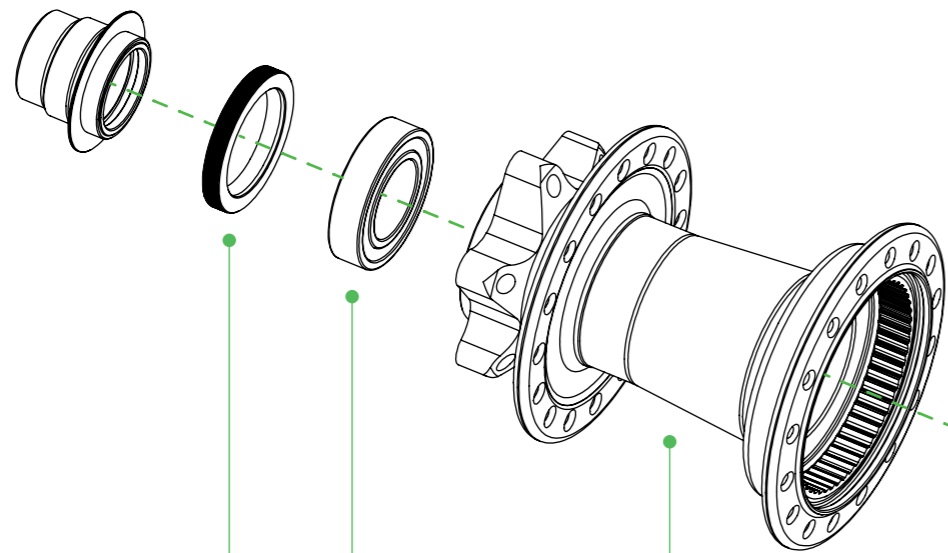

# PRO5 REAR HUB ASSEMBLY 148mm

# PRO5

**HUB1018-68**  
X12 NDS Spacer

**HUB519**  
Lip Seal

**S6903**  
17x30x7 Bearing

**HUB1018-2**  
Rear Hub Body 148mm  
24-28-32 or 32 Hole

**HUB1018-57**  
148mm Rear Axle

**S6903**  
17x30x7 Bearing