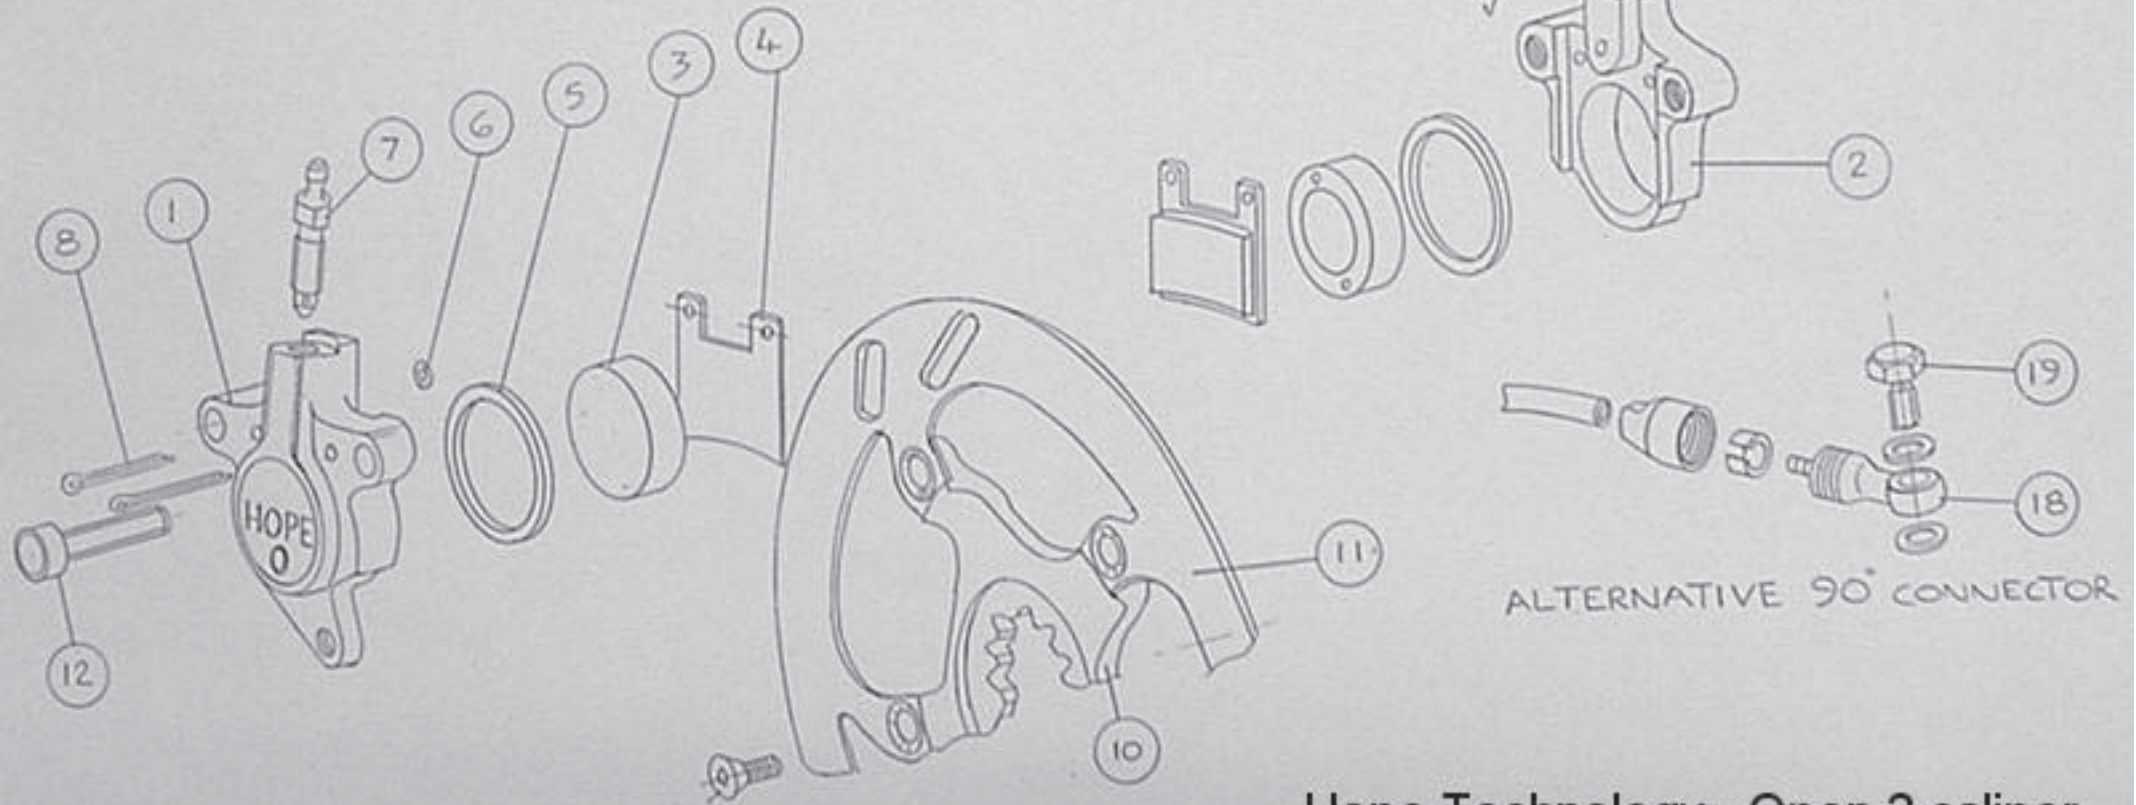

ITEM	PART NO.	DESCRIPTION	QTY.	ITEM	PART NO.	DESCRIPTION	QTY.
1	HBSP83	O2 CALIPER OUTER HALF SHELL	1	11	HBSP43	C2/O2 DISC	1
2	HBSP84	O2 CALIPER INNER HALF SHELL	1	12	HBSP42	M6 X 20 CAPSCREW	2
3	HBSP85	O2 PISTON - CALIPER	1	13	HBSP26	SEALING WASHER	1
4	HBSP40	C2/O2 BRAKE PADS (FA247)	1	14	HBSP27	STRAIGHT CONNECTOF	1
5	HBSP86	O2 PISTON SEAL - CALIPER	1	15	HBSP28	BRASS OLIVE	1
6	HBSP34	O RING SEAL - CALIPER	1	16	HBSP29	ALUMINIUM SHROUD	1
7	HBSP33	BLEED NIPPLE	1	17	HBSP30	HOSE	1
8	HBSP41	SPLIT PIN	2	18	HBSP46	90 DEG CONNECTOR	1
9	HBSP45:6	M5 X 8 LOW HEAD CAP SCREW	6	19	HBSP47	90 DEG BOLT	1
10	HBSP44	SPIDER	1				

Hope Technology - Open 2 caliper