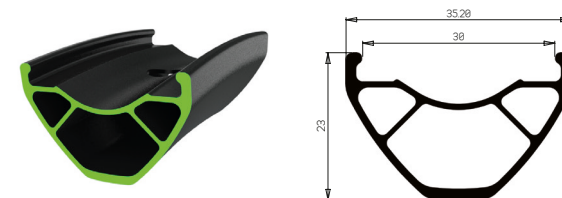

Fortus 30mm Front Standard come supplied with 15 and 20mm endcaps. Boost wheels supplied with 15 and 20mm endcaps.
Fortus 30mm Rear Standard wheels come supplied with 135 QR and 142 x 12mm endcaps (DH 7 Spd 135/142 x 12mm).
Fortus 30mm Rear Boost wheels come supplied with 148 x 12mm endcaps only.
Fortus 30mm Rear 150/157mm and DH 150/157mm 7 Spd come supplied with 150 x 12mm and 157 x 12mm endcaps.
Fortus 30mm Trials/SS wheels come supplied with 135 x 10mm Bolt in endcaps.

Hubs are available in six anodised colours: Red, Orange, Blue, Purple, Silver, Black.

HOPE FORTUS
30_RIM ONLY

	Part Number	Descriptions		RRP (£)	Weight (g)	ERD (mm)
26"	WHSP069	FORTUS 30" 26" 32 Hole Black		90.00	645	530
27.5"	WHSP070	FORTUS 30" 27.5" 32 Hole Black		90.00	675	555
29"	WHSP071	FORTUS 30" 29" 32 Hole Black		90.00	720	593

Recommended tyre width: 2.4" - 2.8" | Recommended maximum pressure: 55 Psi / 4.1 Bar