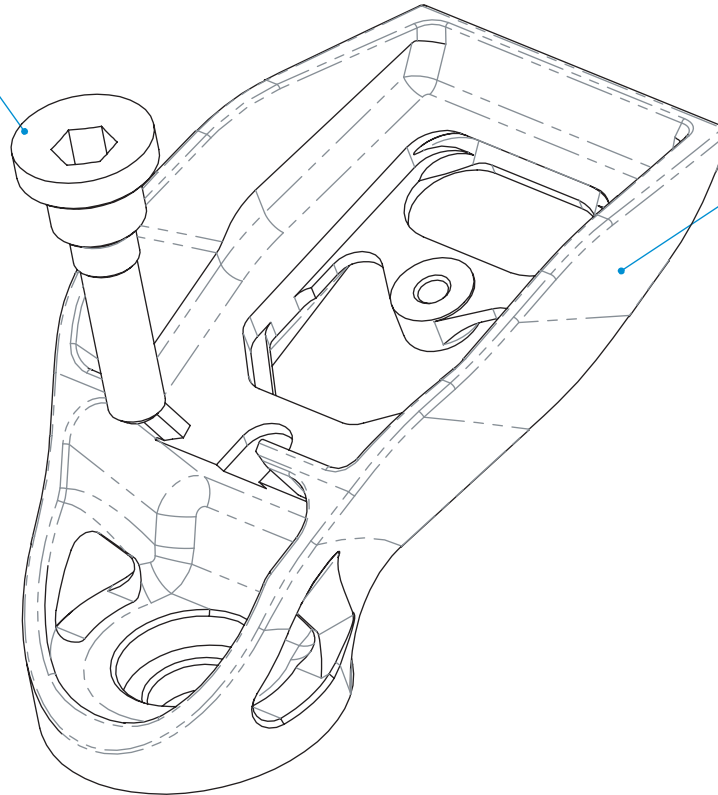

HS114
Head doctor bolt

ACC113-1
Kiox stem mount