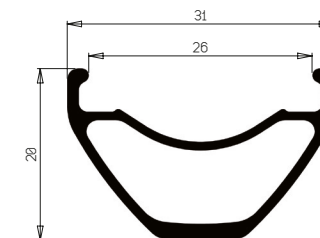

Fortus 26mm Front Standard and Boost wheels come supplied with 15mm endcaps.
Fortus 26mm Rear Standard wheels come supplied with 135 QR and 142 x 12mm endcaps.
Fortus 26mm Rear Boost wheels come supplied with 148 x 12mm endcaps only.
Fortus 26mm Rear 150/157mm come supplied with 150 x 12mm and 157 x 12mm endcaps.
Fortus 26mm Trials/SS wheels come supplied with 135 x 10mm Bolt in endcaps.

Hubs are available in six anodised colours: Red, Orange, Blue, Purple, Silver, Black.

HOPE FORTUS 26_RIM ONLY

RIM

	Part Number	Description	RRP (£)	Weight (g)	ERD (mm)
26"	WHSP064	FORTUS 26" 26" 32 Hole Black	90.00	520	537
27.5"	WHSP065	FORTUS 26" 27.5" 32 Hole Black	90.00	545	562
29"	WHSP065	FORTUS 26" 29" 32 Hole Black	90.00	580	600

Recommended tyre width: 2.25" - 2.5" | Recommended maximum pressure: 55 Psi / 4.1 Bar