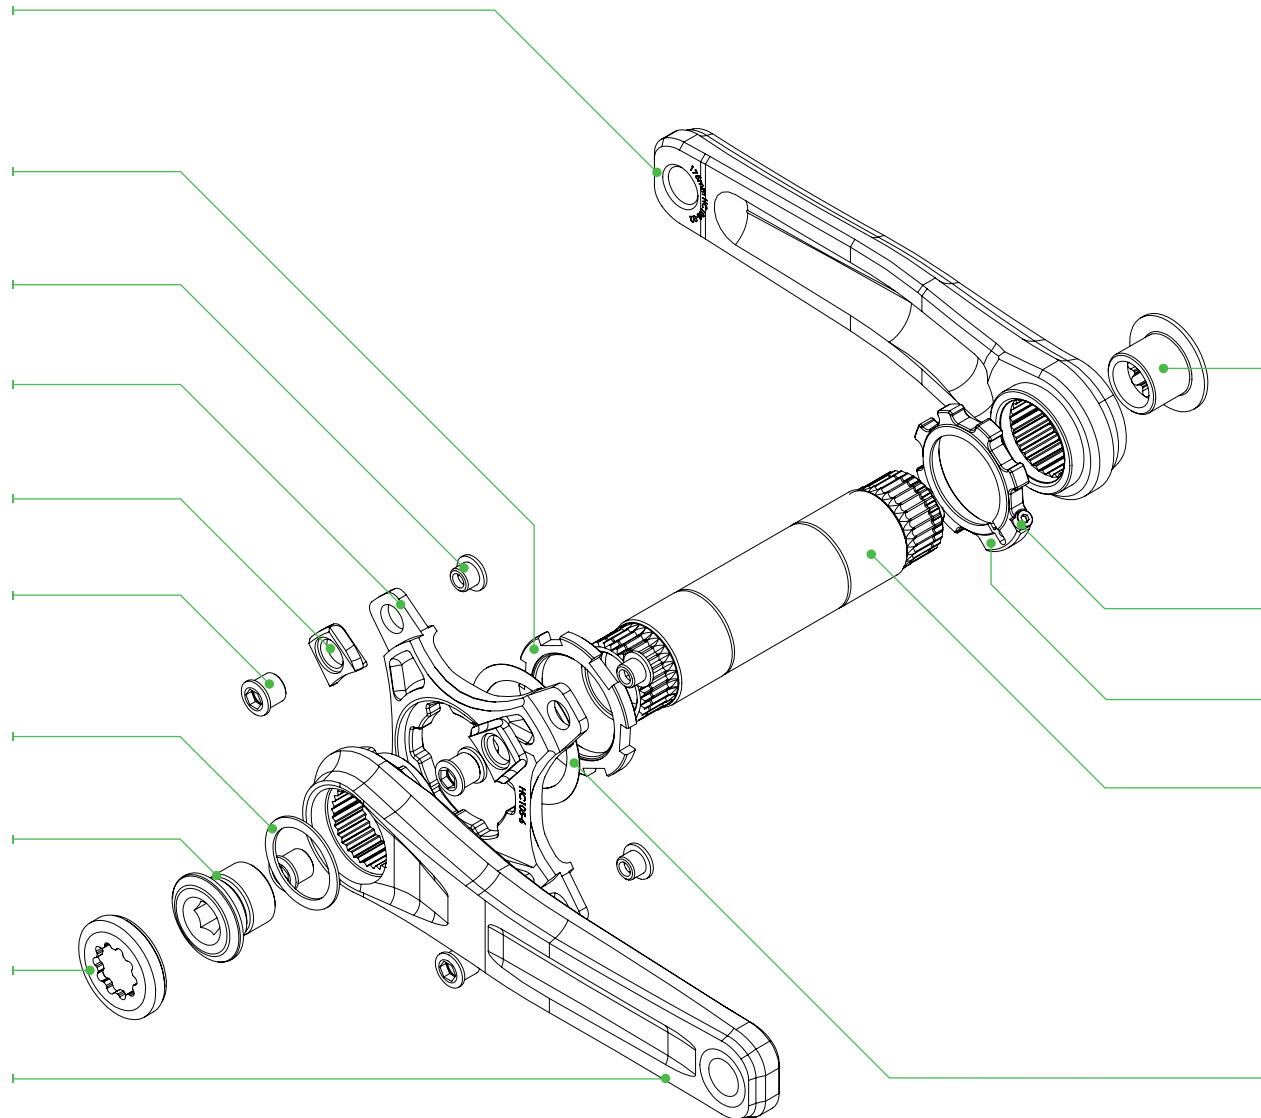

Non Drive Side Arm

175mm - HC108-02
170mm - HC108-04
165mm - HC108-06

M36 Lockring

HC105-11

Inner Chaining Bolt

HC100-16

Spider

Single Ring - HC105-6
Double Ring - HC105-8

Spider Tab Cover

HC105-7

Outer Chaining Bolt

HC100-49

Extraction Washer

HC108-11

Extraction Bolt

HC106-05

Captive Nut

HC106-04

Drive Side Arm

175mm - HC108-01
170mm - HC108-03
165mm - HC108-05

End Cap

HC106-07

M3 x 16 Screw

M316SS

Bearing Preload Nut

HC105-33

Axle

133.5mm (68/73) - HC108-07
142.5mm (73) - HC108-16*
*HC108-17 Spacers x2
148.5mm (83) - HC108-08
165.5mm (100) - HC108-09
185.5mm (120) - HC108-10

M36 Lockring Shim

HC105-20