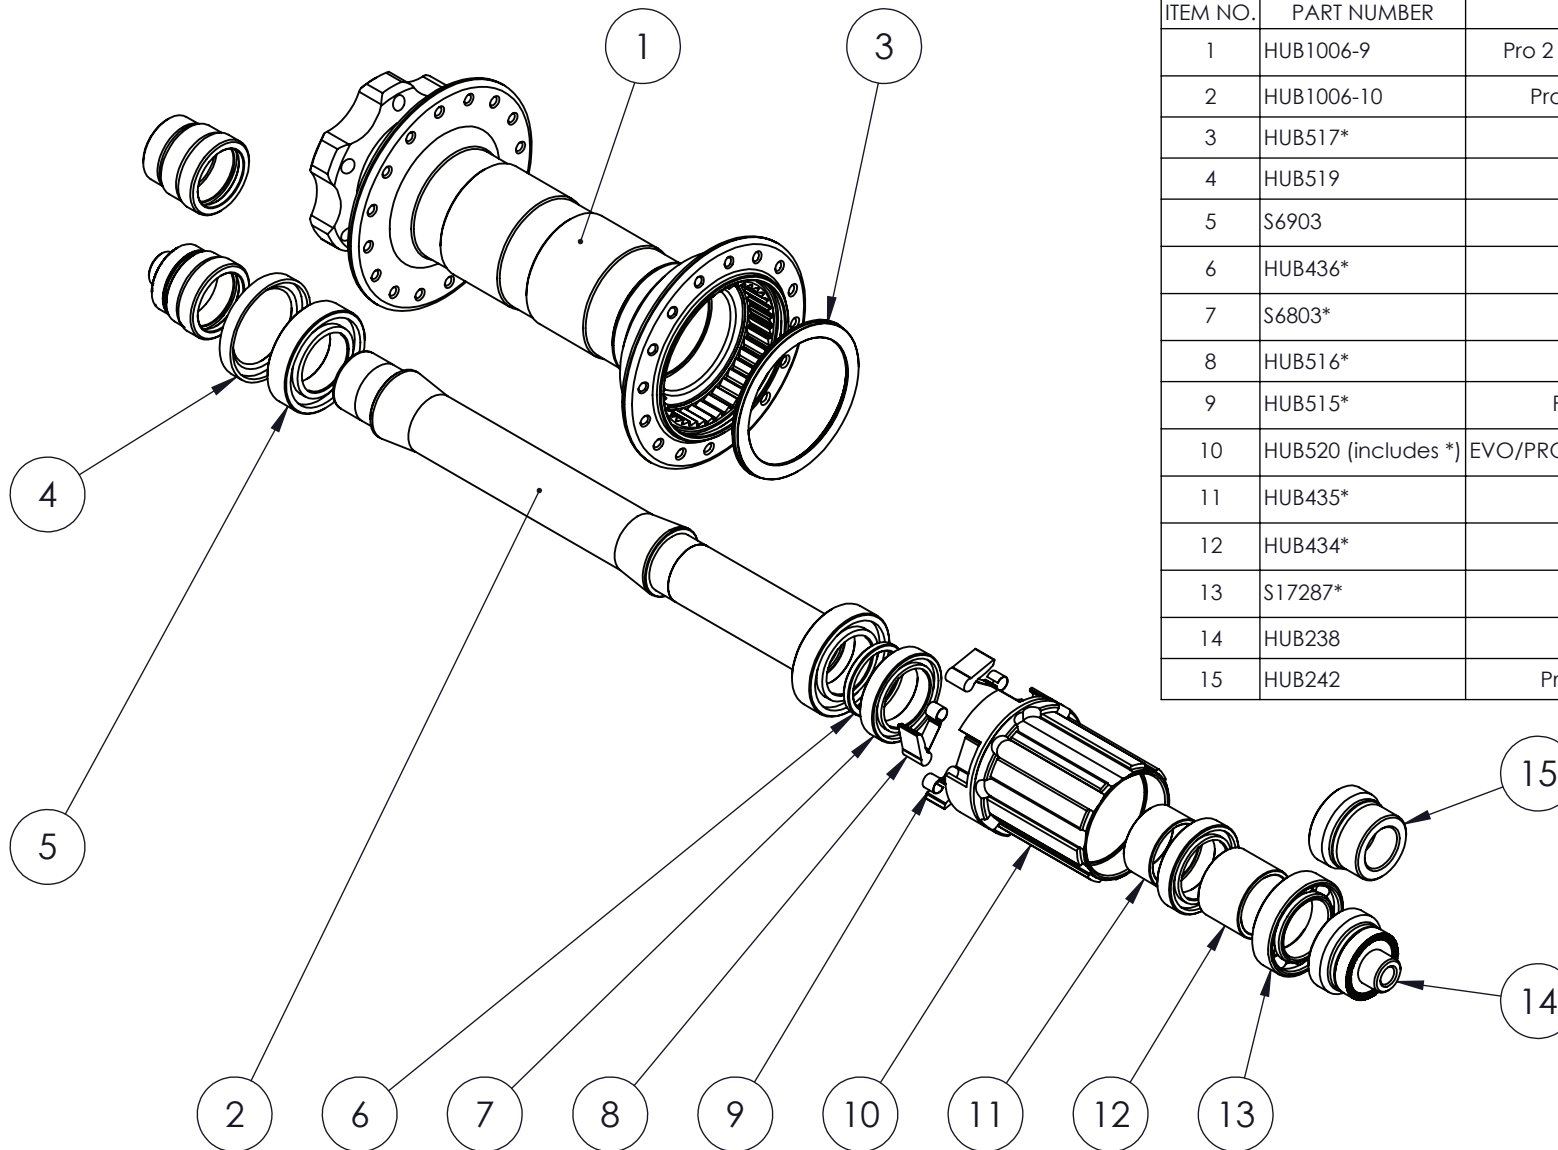

Pro 2 EVO Fatsno 190mm Rear Hub

ITEM NO.	PART NUMBER	DESCRIPTION	QTY.
1	HUB1006-9	Pro 2 EVO Rear Hub Body FATSNO 190mm 32H	1
2	HUB1006-10	Pro 2 EVO FATSNO 190mm Rear disc axle	1
3	HUB517*	Pro 2 Drive Side Seal	1
4	HUB519	Pro 2/3/EVO Non-drive seal	1
5	S6903	Stainless Steel Bearing - S6903 2RS	2
6	HUB436*	Pro 3 Internal spacer - 2mm	1
7	S6803*	Stainless Steel Bearing - S6803 2RS	2
8	HUB516*	Pro 2/3/EVO Pawl (set of four)	4
9	HUB515*	Pro 2/3/EVO Pawl Spring (set of four)	4
10	HUB520 (includes *)	EVO/PRO3 Aluminium Rotor Body Assembly Shimano	1
11	HUB435*	Pro 3 Internal spacer - 10mm	1
12	HUB434*	Pro 3 Internal spacer - 15mm	1
13	S17287*	Stainless Steel 17x28x7 Bearing	1
14	HUB238	Pro 2 EVO Rear QR Conversion Kit	1
15	HUB242	Pro 2 EVO Rear X12 Thro Conversion Kit	1