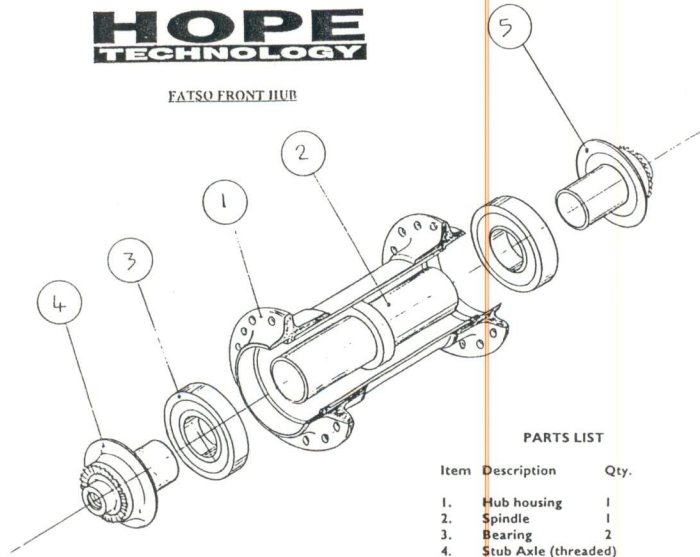

HOPE TECHNOLOGY

EATSO FRONT HUB

PARTS LIST

Item	Description	Qty.
1.	Hub housing	1
2.	Spindle	1
3.	Bearing	2
4.	Stub Axle (threaded)	
5.	Stub axle plain	